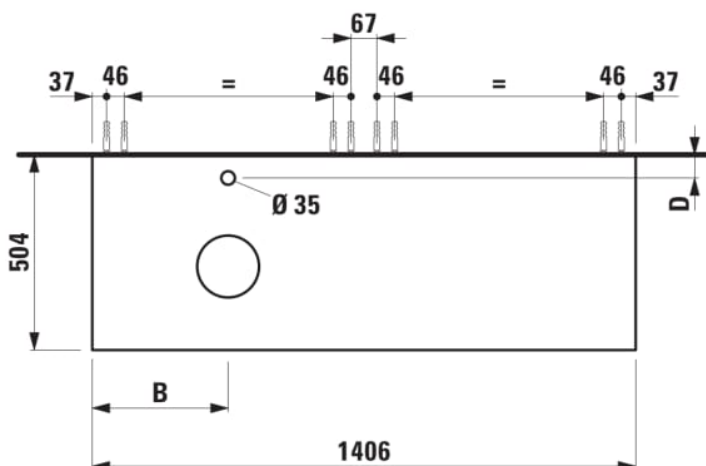

ARUN

Drawer element 1400, 2 drawers, with cut-out left, Botticino Crema top with tap cut-out

DIMENSIONS

Length	1405 mm
Width	505 mm
Height	390 mm

COLOURS AND FINISHES

	250 Light oak
---	---------------

Basin position : Left

Closing and opening system : Soft close drawers

Commodity Code/Import Code Number for Foreign Trad : 94036090

Doors and drawers combination : 2 drawers

Furniture configuration : Drawers

Installation type : Wall-hung

Material : MDF

Net weight (kg) : 61.5

TECHNICAL DRAWINGS

COMPATIBLE WITH

Drawer organizer, smoked glass

H4925920970001

Washbasin bowl, made of Vitreon Steel, without tap bank, without tap hole, without overflow, including fixing set, drain valve

H512NI2...1121

Washbasin bowl, made of Vitreon Steel, without tap bank, without tap hole, without overflow, including fixing set, drain valve

H512TC4...1121

Bowl washbasin, stainless steel with PVD coating, without tap bank, without tap hole, without overflow, including fixing set, drain valve round, 400 x 400