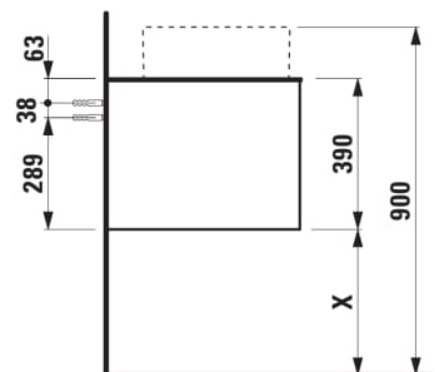

ARUN

Drawer element 1400, 2 drawers, with cut-out left, Botticino Crema top with tap cut-out

DIMENSIONS

Length	1405 mm
Width	505 mm
Height	390 mm

COLOURS AND FINISHES

	250 Light oak
---	---------------

Basin position : Left

Closing and opening system : Soft close drawers

Commodity Code/Import Code Number for Foreign Trad : 94036090

Doors and drawers combination : 2 drawers

Furniture configuration : Drawers

Installation type : Wall-hung

Material : MDF

Net weight (kg) : 61.5

TECHNICAL DRAWINGS

COMPATIBLE WITH

Drawer organizer, smoked glass

H4925920970001

Washbasin bowl, made of Vitreon Steel, without tap bank, without tap hole, without overflow, including fixing set, drain valve

H512NI2...1121

Washbasin bowl, made of Vitreon Steel, without tap bank, without tap hole, without overflow, including fixing set, drain valve

H512TC4...1121

Bowl washbasin, stainless steel with PVD coating, without tap bank, without tap hole, without overflow, including fixing set, drain valve round, 400 x 400