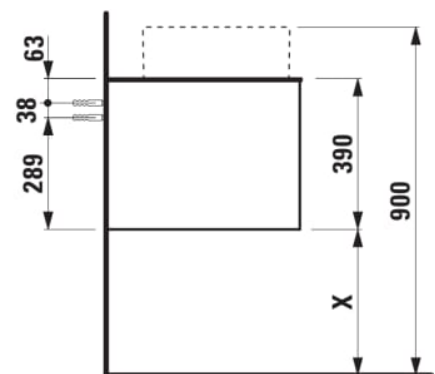

TECHNICAL DRAWINGS