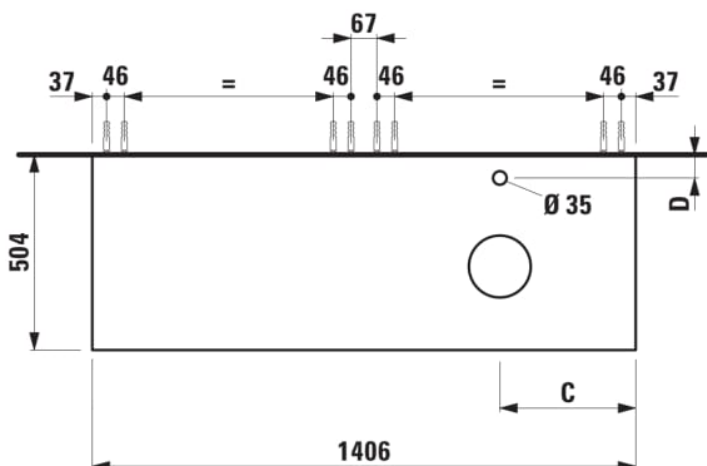

TECHNICAL DRAWINGS