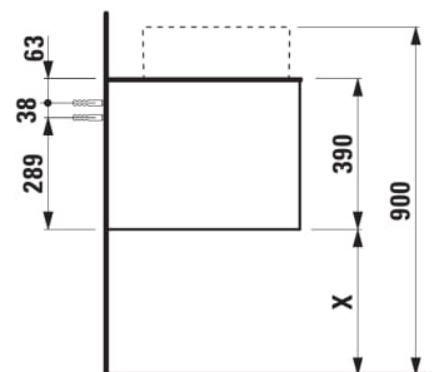

TECHNICAL DRAWINGS