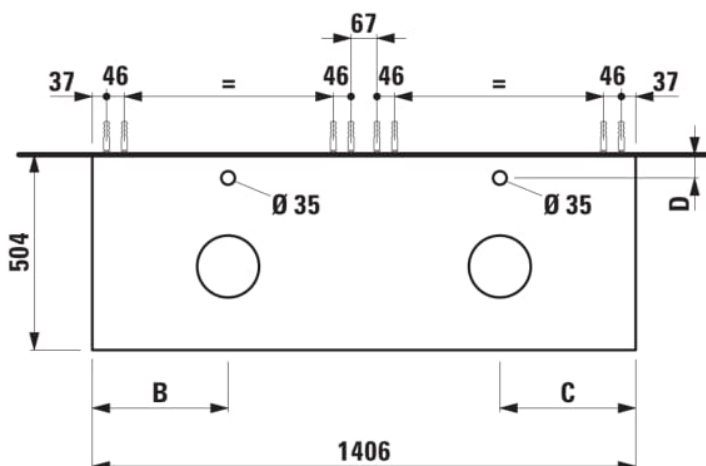

TECHNICAL DRAWINGS