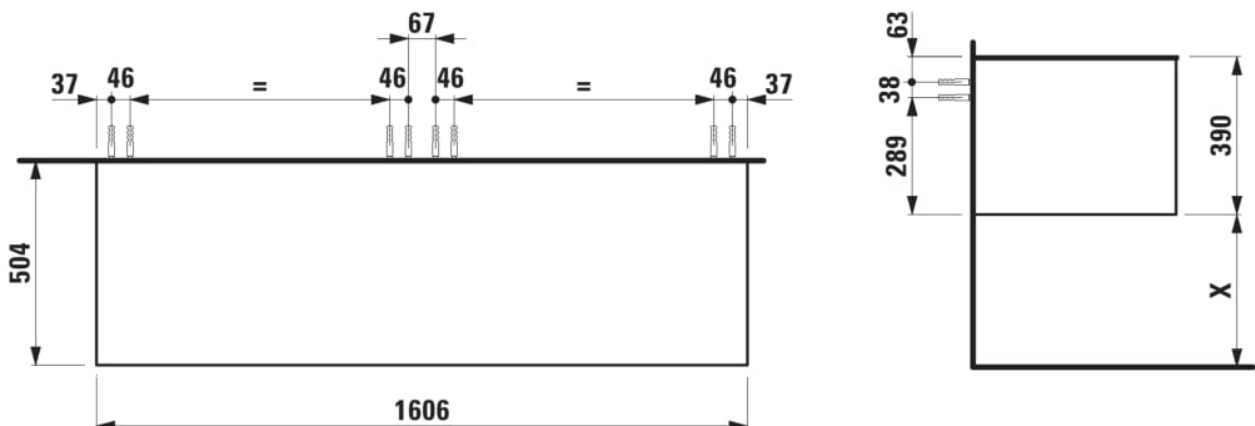

ARUN

Drawer element 1600, 2 drawers, without cut-out, Botticino Crema top

DIMENSIONS

Length	1605 mm
Width	505 mm
Height	390 mm

COLOURS AND FINISHES

 250 Light oak

Closing and opening system : Soft close drawers

Furniture configuration : Drawers

Net weight (kg) : 68

Commodity Code/Import Code Number for Foreign Trad : 94036090

Installation type : Wall-hung

Material : MDF

Doors and drawers combination : 2 drawers

TECHNICAL DRAWINGS