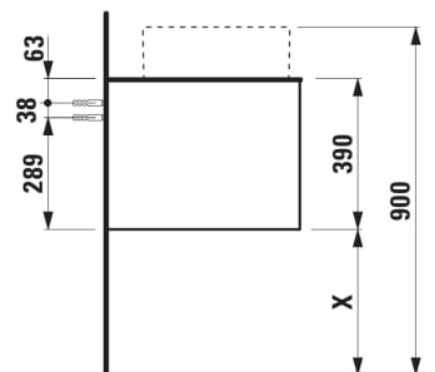

TECHNICAL DRAWINGS