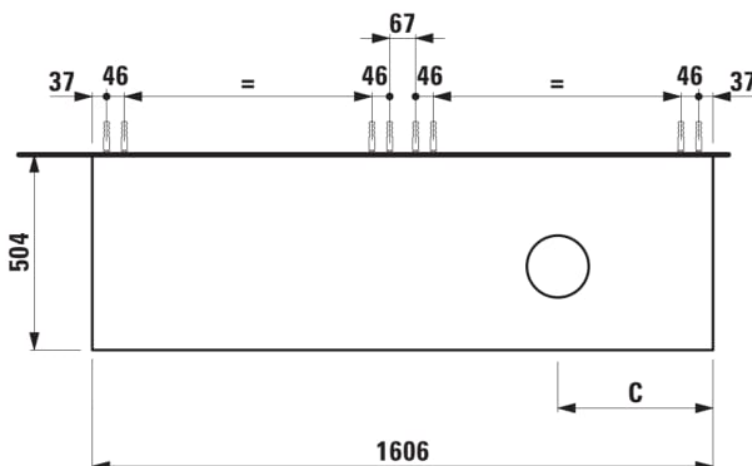

TECHNICAL DRAWINGS