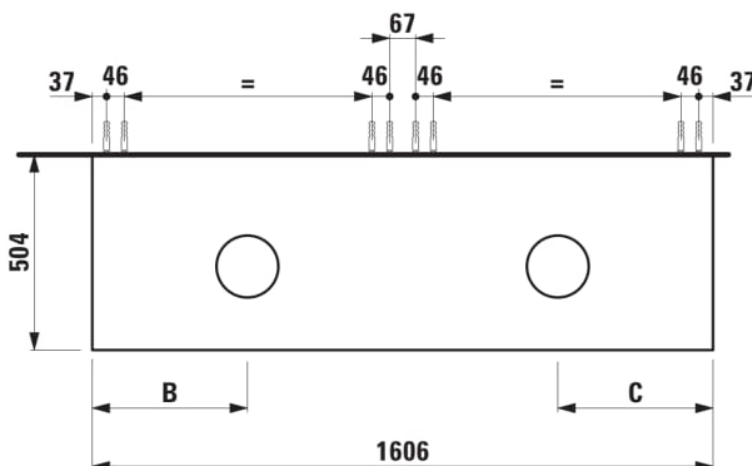

ARUN

Drawer element 1600, 2 drawers, with cut-out left and right, Botticino Crema top

DIMENSIONS

Length	1605 mm
Width	505 mm
Height	390 mm

COLOURS AND FINISHES

 250 Light oak

Basin position : Left, Right

Closing and opening system : Soft close drawers

Commodity Code/Import Code Number for Foreign Trad : 94036090

Doors and drawers combination : 2 drawers

Furniture configuration : Drawers

Installation type : Wall-hung

Material : MDF

Net weight (kg) : 68

TECHNICAL DRAWINGS

H512TC4...1121

Bowl washbasin, stainless steel with PVD coating, without tap bank, without tap hole, without overflow, including fixing set, drain valve round, 400 x 400

H512RO4...1121

Washbasin bowl, made of Vitreon Steel, without tap bank, without tap hole, without overflow, including fixing set, drain valve