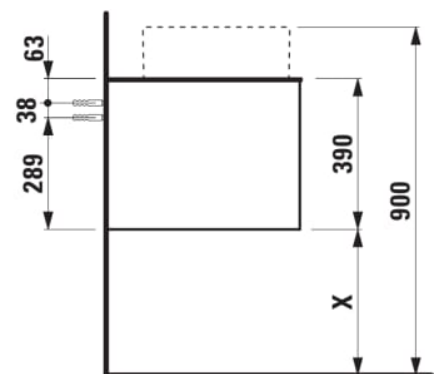

ARUN

Drawer element 1600, 2 drawers, with cut-out left and right, Botticino Crema top

DIMENSIONS

Length	1605 mm
Width	505 mm
Height	390 mm

COLOURS AND FINISHES

 250 Light oak

Basin position : Left, Right

Closing and opening system : Soft close drawers

Commodity Code/Import Code Number for Foreign Trad : 94036090

Doors and drawers combination : 2 drawers

Furniture configuration : Drawers

Installation type : Wall-hung

Material : MDF

Net weight (kg) : 68

TECHNICAL DRAWINGS

H512TC4...1121

Bowl washbasin, stainless steel with PVD coating, without tap bank, without tap hole, without overflow, including fixing set, drain valve round, 400 x 400

H512RO4...1121

Washbasin bowl, made of Vitreon Steel, without tap bank, without tap hole, without overflow, including fixing set, drain valve