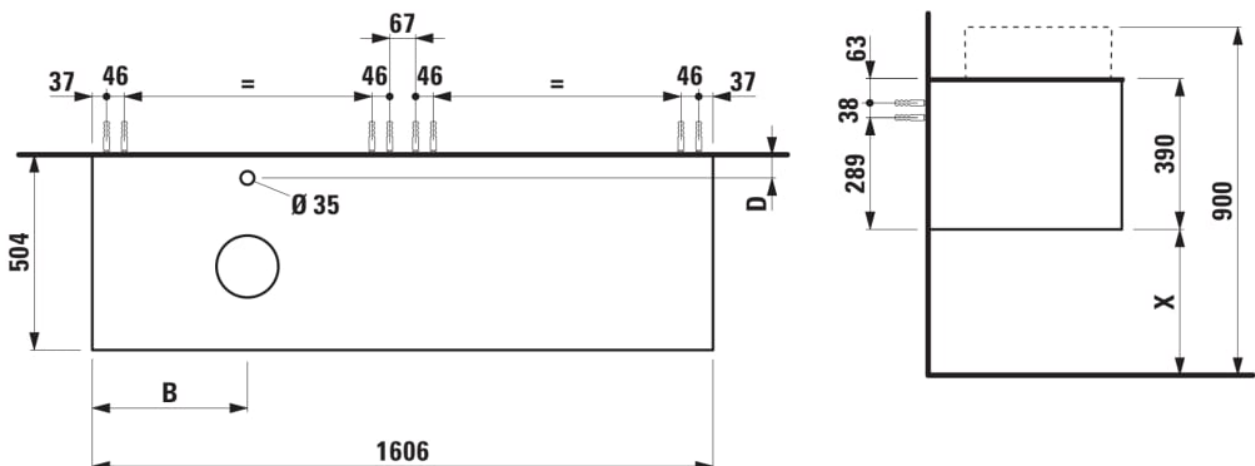

ARUN

Drawer element 1600, 2 drawers, with cut-out left, Botticino Crema top with tap cut-out

DIMENSIONS

Length	1605 mm
Width	505 mm
Height	390 mm

COLOURS AND FINISHES

 250 Light oak
--

Basin position : Left

Doors and drawers combination : 2 drawers

Material : MDF

Closing and opening system : Soft close drawers

Furniture configuration : Drawers

Net weight (kg) : 68

Commodity Code/Import Code Number for Foreign Trad : 94036090

Installation type : Wall-hung

TECHNICAL DRAWINGS

COMPATIBLE WITH

Drawer organizer, smoked glass

H4925920970001

Washbasin bowl, made of Vitreon Steel, without tap bank, without tap hole, without overflow, including fixing set, drain valve