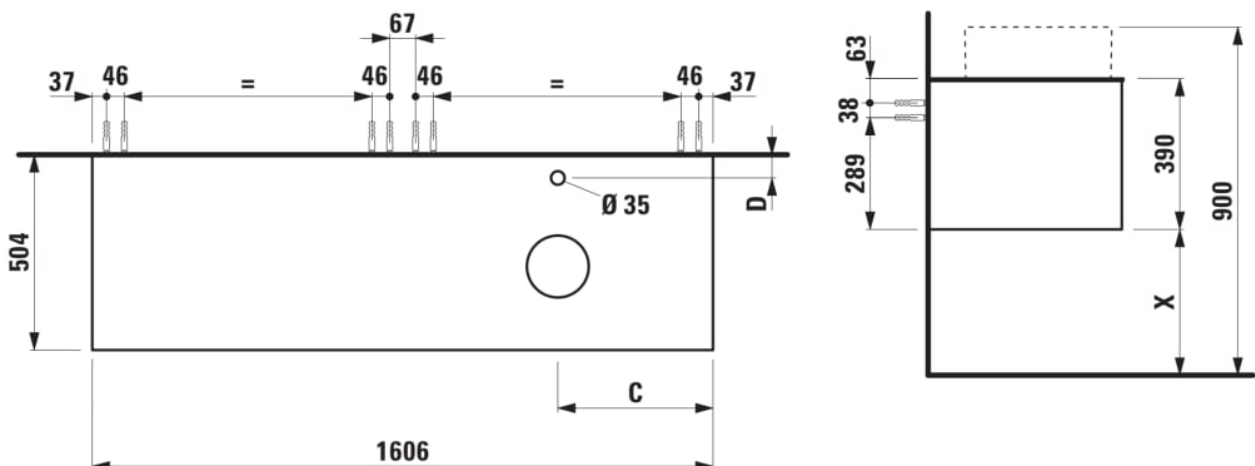

ARUN

Drawer element 1600, 2 drawers, with cut-out right, Botticino Crema top with tap cut-out

DIMENSIONS

Length	1605 mm
Width	505 mm
Height	390 mm

COLOURS AND FINISHES

 250 Light oak

Basin position : Right

Closing and opening system : Soft close drawers

Commodity Code/Import Code Number for Foreign Trad : 94036090

Doors and drawers combination : 2 drawers

Furniture configuration : Drawers

Installation type : Wall-hung

Material : MDF

Net weight (kg) : 68

TECHNICAL DRAWINGS