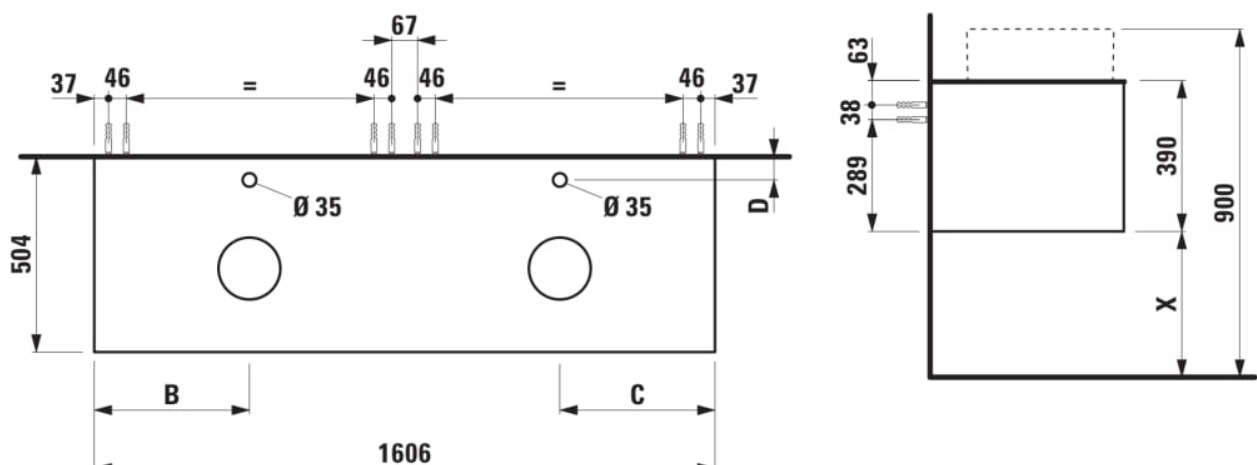

ARUN

Drawer element 1600, 2 drawers, with cut-out left and right, Botticino Crema top with tap cut-out

DIMENSIONS

Length	1605 mm
Width	505 mm
Height	390 mm

COLOURS AND FINISHES

	250 Light oak
---	---------------

Basin position : Left, Right

Closing and opening system : Soft close drawers

Commodity Code/Import Code Number for Foreign Trad : 94036090

Doors and drawers combination : 2 drawers

Furniture configuration : Drawers

Installation type : Wall-hung

Material : MDF

Net weight (kg) : 68

TECHNICAL DRAWINGS

COMPATIBLE WITH

Drawer organizer, smoked glass

H4925920970001

Washbasin bowl, made of Vitreon Steel, without tap bank, without tap hole, without overflow, including fixing set, drain valve