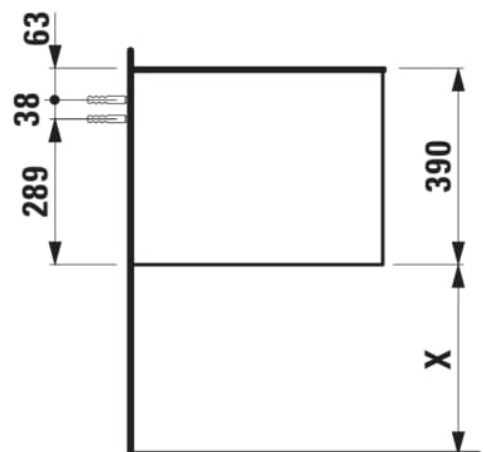

ARUN

Drawer element 800, 1 drawer, without cut-out, glass top

DIMENSIONS

Length	805 mm
Width	505 mm
Height	390 mm

COLOURS AND FINISHES

 999 Multicolour

Closing and opening system : Soft close drawers

Furniture configuration : Drawers

Net weight (kg) : 35

Commodity Code/Import Code Number for Foreign Trad : 94036090

Installation type : Wall-hung

Material : MDF

Doors and drawers combination : 1 drawer

TECHNICAL DRAWINGS

COMPATIBLE WITH

Drawer organizer, smoked glass