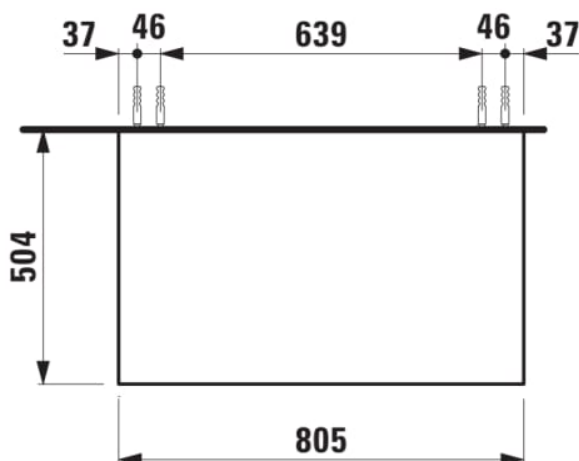

ARUN

Drawer element 800, 1 drawer, without cut-out, glass top

DIMENSIONS

Length	805 mm
Width	505 mm
Height	390 mm

COLOURS AND FINISHES

 999 Multicolour

Closing and opening system : Soft close drawers

Furniture configuration : Drawers

Net weight (kg) : 35

Commodity Code/Import Code Number for Foreign Trad : 94036090

Installation type : Wall-hung

Material : MDF

Doors and drawers combination : 1 drawer

TECHNICAL DRAWINGS

COMPATIBLE WITH

Drawer organizer, smoked glass