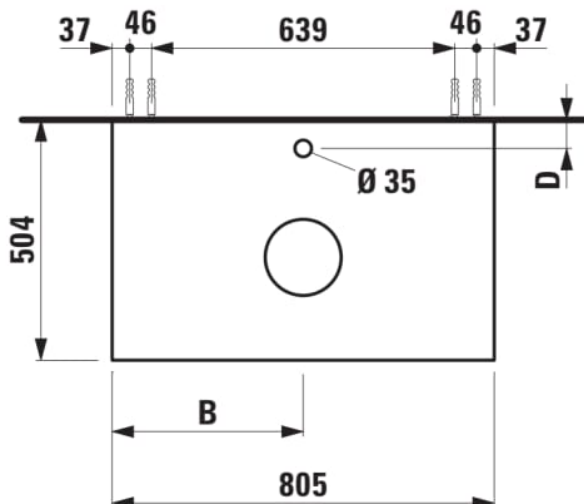

TECHNICAL DRAWINGS