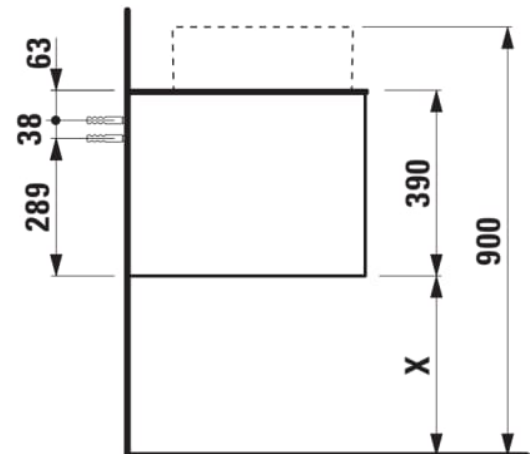

TECHNICAL DRAWINGS