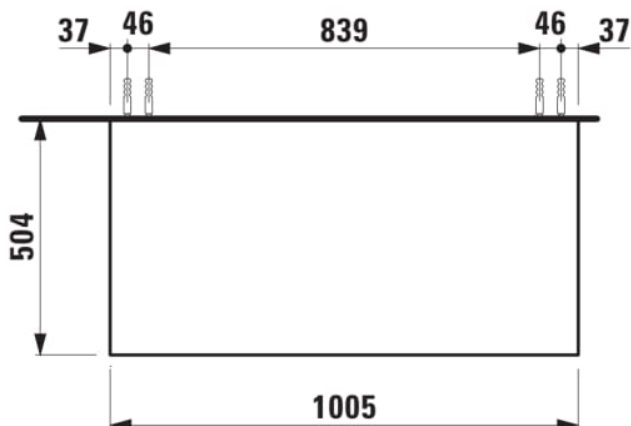

ARUN

Drawer element 1000, 1 drawer, without cut-out, glass top

DIMENSIONS

Length	1005 mm
Width	505 mm
Height	390 mm

COLOURS AND FINISHES

 999 Multicolour

Closing and opening system : Soft close drawers

Furniture configuration : Drawers

Net weight (kg) : 42.5

Commodity Code/Import Code Number for Foreign Trad : 94036090

Installation type : Wall-hung

Material : MDF

Doors and drawers combination : 1 drawer

TECHNICAL DRAWINGS

COMPATIBLE WITH

Drawer organizer, smoked glass