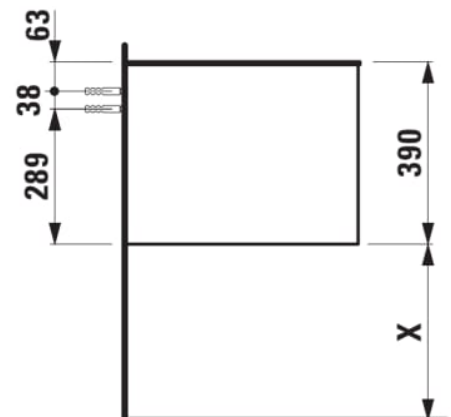

ARUN

Drawer element 1000, 1 drawer, without cut-out, glass top

DIMENSIONS

Length	1005 mm
Width	505 mm
Height	390 mm

COLOURS AND FINISHES

 999 Multicolour

Closing and opening system : Soft close drawers

Furniture configuration : Drawers

Net weight (kg) : 42.5

Commodity Code/Import Code Number for Foreign Trad : 94036090

Installation type : Wall-hung

Material : MDF

Doors and drawers combination : 1 drawer

TECHNICAL DRAWINGS

COMPATIBLE WITH

Drawer organizer, smoked glass