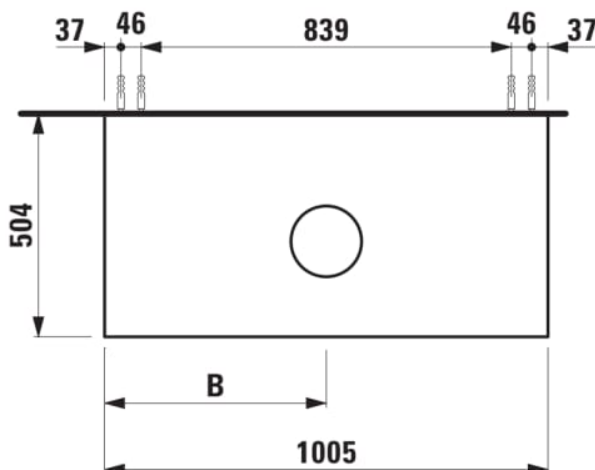

ARUN

Drawer element 1000, 1 drawer, with center cut-out, glass top

DIMENSIONS

Length	1005 mm
Width	505 mm
Height	390 mm

COLOURS AND FINISHES

 999 Multicolour

Basin position : Central

Closing and opening system : Soft close drawers

Commodity Code/Import Code Number for Foreign Trad : 94036090

Doors and drawers combination : 1 drawer

Furniture configuration : Drawers

Installation type : Wall-hung

Material : MDF

Net weight (kg) : 42.5

TECHNICAL DRAWINGS