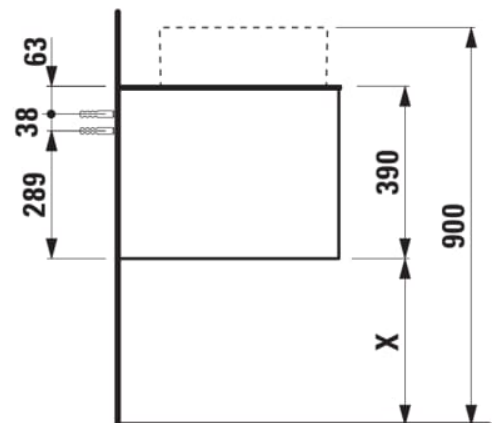

ARUN

Drawer element 1000, 1 drawer, with center cut-out, glass top

DIMENSIONS

Length	1005 mm
Width	505 mm
Height	390 mm

COLOURS AND FINISHES

 999 Multicolour

Basin position : Central

Closing and opening system : Soft close drawers

Commodity Code/Import Code Number for Foreign Trad : 94036090

Doors and drawers combination : 1 drawer

Furniture configuration : Drawers

Installation type : Wall-hung

Material : MDF

Net weight (kg) : 42.5

TECHNICAL DRAWINGS