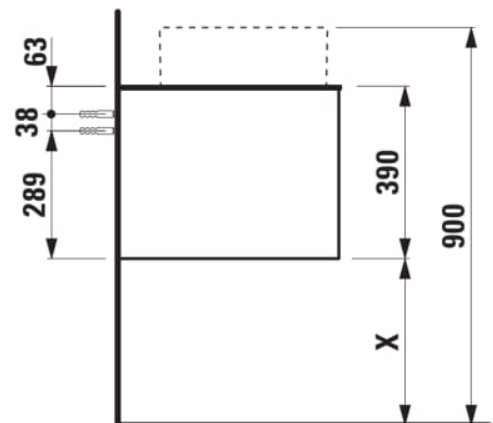

ARUN

Drawer element 1000, 1 drawer, with center cut-out, glass top with tap cut-out

DIMENSIONS

Length	1005 mm
Width	505 mm
Height	390 mm

COLOURS AND FINISHES

 999 Multicolour

Basin position : Central

Closing and opening system : Soft close drawers

Commodity Code/Import Code Number for Foreign Trad : 94036090

Doors and drawers combination : 1 drawer

Furniture configuration : Drawers

Installation type : Wall-hung

Material : MDF

Net weight (kg) : 42.5

TECHNICAL DRAWINGS