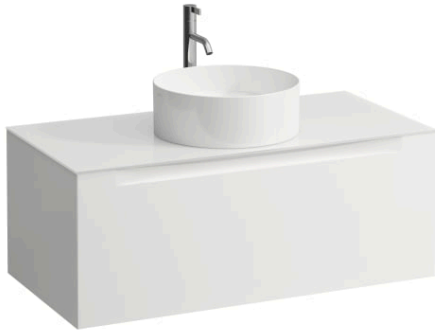

ARUN

Drawer element 1000, 1 drawer, with center cut-out, glass top with tap cut-out

DIMENSIONS

Length	1005 mm
Width	505 mm
Height	390 mm

COLOURS AND FINISHES

 999 Multicolour

Basin position : Central

Closing and opening system : Soft close drawers

COMPATIBLE WITH

Drawer organizer, smoked glass

H4925920970001

Small washbasin, undersurface ground, incl. ceramic waste cover

H816341...1041

Small washbasin, undersurface ground, incl. ceramic waste cover

H816341...1091