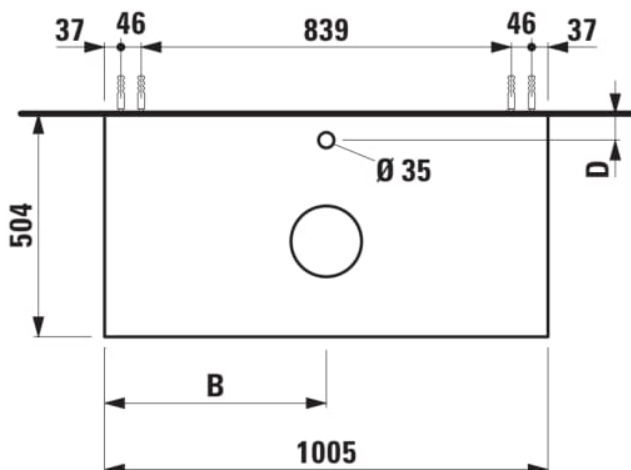

ARUN

Drawer element 1000, 1 drawer, with center cut-out, glass top with tap cut-out

DIMENSIONS

Length	1005 mm
Width	505 mm
Height	390 mm

COLOURS AND FINISHES

 999 Multicolour

Basin position : Central

Closing and opening system : Soft close drawers

Commodity Code/Import Code Number for Foreign Trad : 94036090

Doors and drawers combination : 1 drawer

Furniture configuration : Drawers

Installation type : Wall-hung

Material : MDF

Net weight (kg) : 42.5

TECHNICAL DRAWINGS