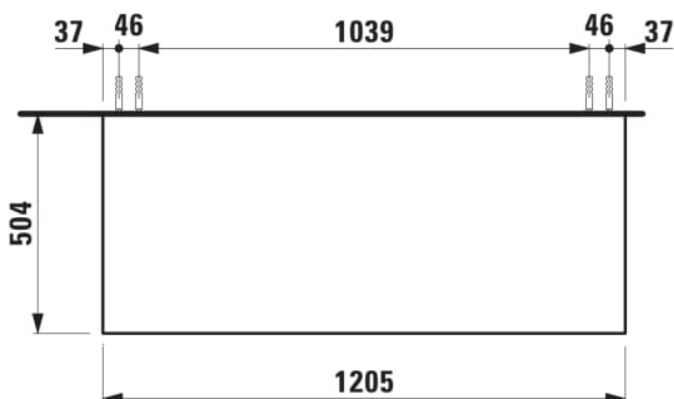

ARUN

Drawer element 1200, 1 drawer, without cut-out, glass top

DIMENSIONS

Length	1205 mm
Width	505 mm
Height	390 mm

COLOURS AND FINISHES

 999 Multicolour

Closing and opening system : Soft close drawers

Furniture configuration : Drawers

Net weight (kg) : 49

Commodity Code/Import Code Number for Foreign Trad : 94036090

Installation type : Wall-hung

Material : MDF

Doors and drawers combination : 1 drawer

TECHNICAL DRAWINGS

COMPATIBLE WITH

Drawer organizer, smoked
glass