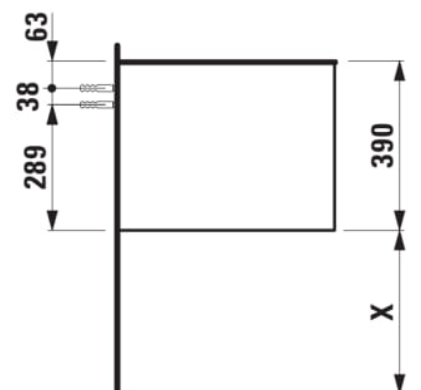

ARUN

Drawer element 1200, 1 drawer, without cut-out, glass top

DIMENSIONS

Length	1205 mm
Width	505 mm
Height	390 mm

COLOURS AND FINISHES

 999 Multicolour

Closing and opening system : Soft close drawers

Furniture configuration : Drawers

Net weight (kg) : 49

Commodity Code/Import Code Number for Foreign Trad : 94036090

Installation type : Wall-hung

Material : MDF

Doors and drawers combination : 1 drawer

TECHNICAL DRAWINGS

COMPATIBLE WITH

Drawer organizer, smoked
glass