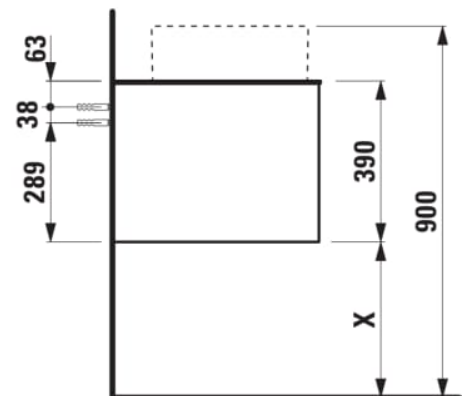

ARUN

Drawer element 1200, 1 drawer, with center cut-out, glass top

DIMENSIONS

Length	1205 mm
Width	505 mm
Height	390 mm

COLOURS AND FINISHES

 999 Multicolour

Basin position : Central

Closing and opening system : Soft close drawers

Commodity Code/Import Code Number for Foreign Trad : 94036090

Doors and drawers combination : 1 drawer

Furniture configuration : Drawers

Installation type : Wall-hung

Material : MDF

Net weight (kg) : 49

TECHNICAL DRAWINGS

H512TC4...1121

Bowl washbasin, stainless steel with PVD coating, without tap bank, without tap hole, without overflow, including fixing set, drain valve round, 400 x 400

H512RO4...1121

Washbasin bowl, made of Vitreon Steel, without tap bank, without tap hole, without overflow, including fixing set, drain valve