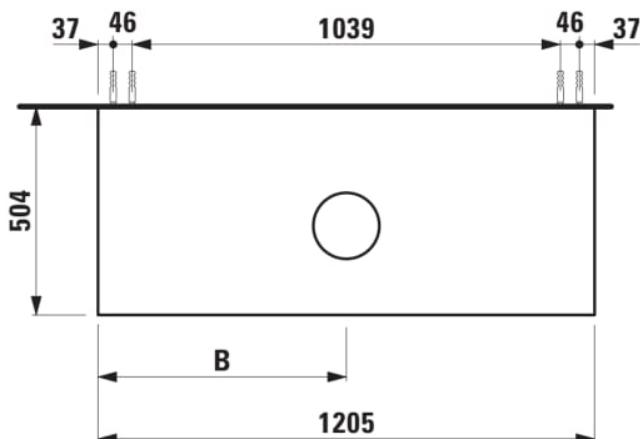

ARUN

Drawer element 1200, 1 drawer, with center cut-out, glass top

DIMENSIONS

Length	1205 mm
Width	505 mm
Height	390 mm

COLOURS AND FINISHES

 999 Multicolour

Basin position : Central

Closing and opening system : Soft close drawers

Commodity Code/Import Code Number for Foreign Trad : 94036090

Doors and drawers combination : 1 drawer

Furniture configuration : Drawers

Installation type : Wall-hung

Material : MDF

Net weight (kg) : 49

TECHNICAL DRAWINGS

H512TC4...1121

Bowl washbasin, stainless steel with PVD coating, without tap bank, without tap hole, without overflow, including fixing set, drain valve round, 400 x 400

H512RO4...1121

Washbasin bowl, made of Vitreon Steel, without tap bank, without tap hole, without overflow, including fixing set, drain valve