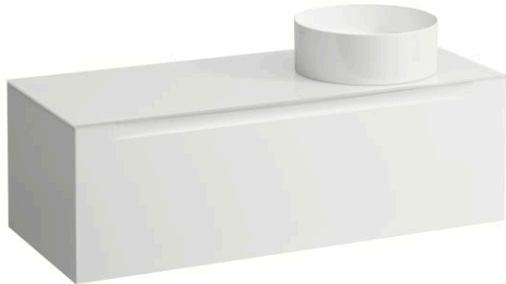

ARUN

Drawer element 1200, 1 drawer, with cut-out right, glass top

DIMENSIONS

Length	1205 mm
Width	505 mm
Height	390 mm

COLOURS AND FINISHES

 999 Multicolour

Basin position : Right

Closing and opening system : Soft close drawers

Commodity Code/Import Code Number for Foreign Trad : 94036090

Doors and drawers combination : 1 drawer

Furniture configuration : Drawers

Installation type : Wall-hung

Material : MDF

Net weight (kg) : 49

TECHNICAL DRAWINGS

COMPATIBLE WITH

Drawer organizer, smoked glass

H4925920970001

Washbasin bowl, made of Vitreon Steel, without tap bank, without tap hole, without overflow, including fixing set, drain valve

H512NI2...1121

Washbasin bowl, made of Vitreon Steel, without tap bank, without tap hole, without overflow, including fixing set, drain valve

H512TC4...1121

Bowl washbasin, stainless steel with PVD coating, without tap bank, without tap hole, without overflow, including fixing set, drain valve round, 400 x 400

H512RO4...1121

Washbasin bowl, made of Vitreon Steel, without tap bank, without tap hole, without overflow, including fixing set, drain valve