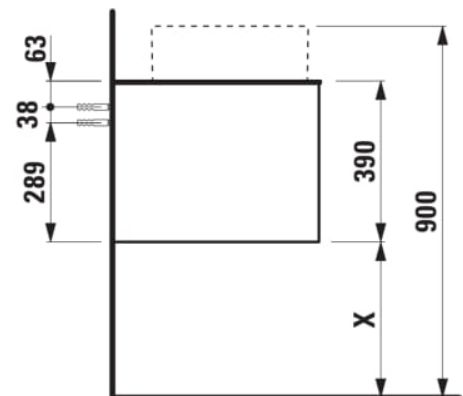

ARUN

Drawer element 1200, 1 drawer, with cut-out right, glass top

DIMENSIONS

Length	1205 mm
Width	505 mm
Height	390 mm

COLOURS AND FINISHES

 999 Multicolour

Basin position : Right

Closing and opening system : Soft close drawers

Commodity Code/Import Code Number for Foreign Trad : 94036090

Doors and drawers combination : 1 drawer

Furniture configuration : Drawers

Installation type : Wall-hung

Material : MDF

Net weight (kg) : 49

TECHNICAL DRAWINGS

H512TC4...1121

Bowl washbasin, stainless steel with PVD coating, without tap bank, without tap hole, without overflow, including fixing set, drain valve round, 400 x 400

H512RO4...1121

Washbasin bowl, made of Vitreon Steel, without tap bank, without tap hole, without overflow, including fixing set, drain valve