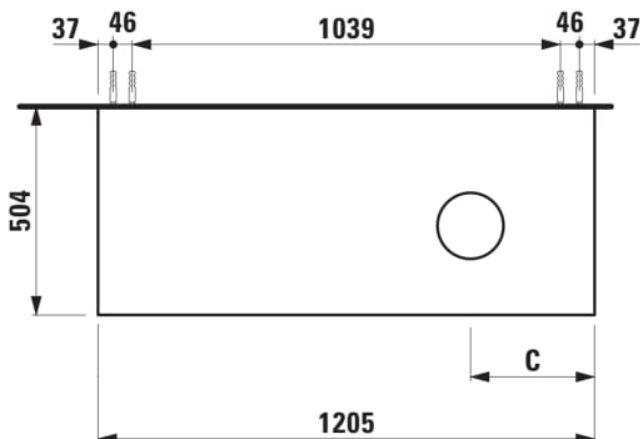

ARUN

Drawer element 1200, 1 drawer, with cut-out right, glass top

DIMENSIONS

Length	1205 mm
Width	505 mm
Height	390 mm

COLOURS AND FINISHES

 999 Multicolour

Basin position : Right

Closing and opening system : Soft close drawers

Commodity Code/Import Code Number for Foreign Trad : 94036090

Doors and drawers combination : 1 drawer

Furniture configuration : Drawers

Installation type : Wall-hung

Material : MDF

Net weight (kg) : 49

TECHNICAL DRAWINGS