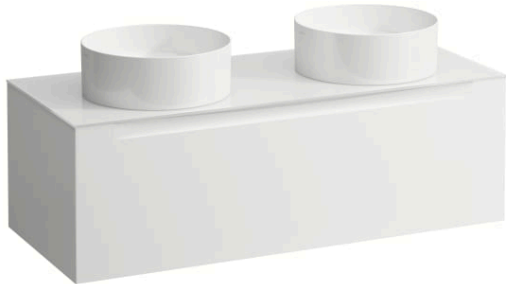

ARUN

Drawer element 1200, 1 drawer, with cut-out left and right, glass top

DIMENSIONS

Length	1205 mm
Width	505 mm
Height	390 mm

COLOURS AND FINISHES

 999 Multicolour

Basin position : Left, Right

Closing and opening system : Soft close drawers

Commodity Code/Import Code Number for Foreign Trad : 94036090

Doors and drawers combination : 1 drawer

Furniture configuration : Drawers

Installation type : Wall-hung

Material : MDF

Net weight (kg) : 49

TECHNICAL DRAWINGS

COMPATIBLE WITH

Drawer organizer, smoked glass

H4925920970001

Washbasin bowl, made of Vitreon Steel, without tap bank, without tap hole, without overflow, including fixing set, drain valve

H512NI2...1121

Washbasin bowl, made of Vitreon Steel, without tap bank, without tap hole, without overflow, including fixing set, drain valve

H512TC4...1121

Bowl washbasin, stainless steel with PVD coating, without tap bank, without tap hole, without overflow, including fixing set, drain valve round, 400 x 400

H512RO4...1121

Washbasin bowl, made of Vitreon Steel, without tap bank, without tap hole, without overflow, including fixing set, drain valve