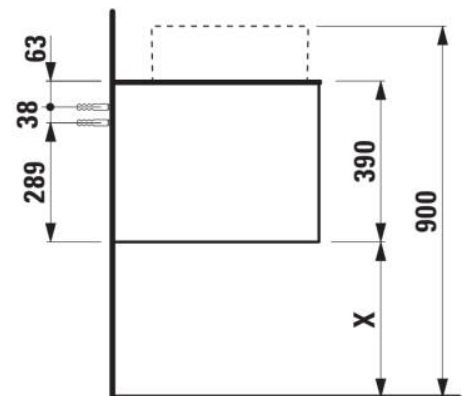

ARUN

Drawer element 1200, 1 drawer, with cut-out left and right, glass top

DIMENSIONS

Length	1205 mm
Width	505 mm
Height	390 mm

COLOURS AND FINISHES

 999 Multicolour

Basin position : Left, Right

Closing and opening system : Soft close drawers

Commodity Code/Import Code Number for Foreign Trad : 94036090

Doors and drawers combination : 1 drawer

Furniture configuration : Drawers

Installation type : Wall-hung

Material : MDF

Net weight (kg) : 49

TECHNICAL DRAWINGS

H512TC4...1121

Bowl washbasin, stainless steel with PVD coating, without tap bank, without tap hole, without overflow, including fixing set, drain valve round, 400 x 400

H512RO4...1121

Washbasin bowl, made of Vitreon Steel, without tap bank, without tap hole, without overflow, including fixing set, drain valve