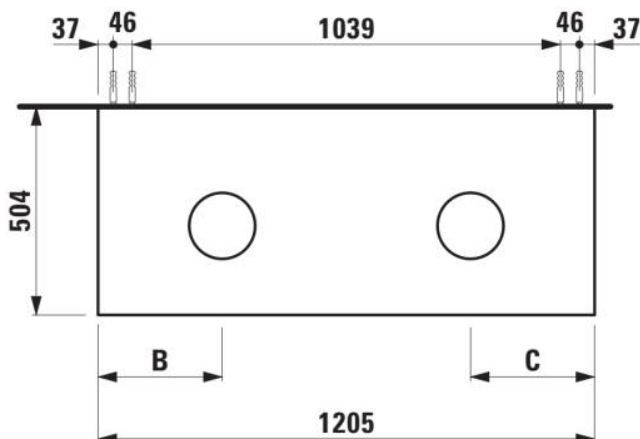

ARUN

Drawer element 1200, 1 drawer, with cut-out left and right, glass top

DIMENSIONS

Length	1205 mm
Width	505 mm
Height	390 mm

COLOURS AND FINISHES

 999 Multicolour

Basin position : Left, Right

Closing and opening system : Soft close drawers

Commodity Code/Import Code Number for Foreign Trad : 94036090

Doors and drawers combination : 1 drawer

Furniture configuration : Drawers

Installation type : Wall-hung

Material : MDF

Net weight (kg) : 49

TECHNICAL DRAWINGS

H512TC4...1121

Bowl washbasin, stainless steel with PVD coating, without tap bank, without tap hole, without overflow, including fixing set, drain valve round, 400 x 400

H512RO4...1121

Washbasin bowl, made of Vitreon Steel, without tap bank, without tap hole, without overflow, including fixing set, drain valve