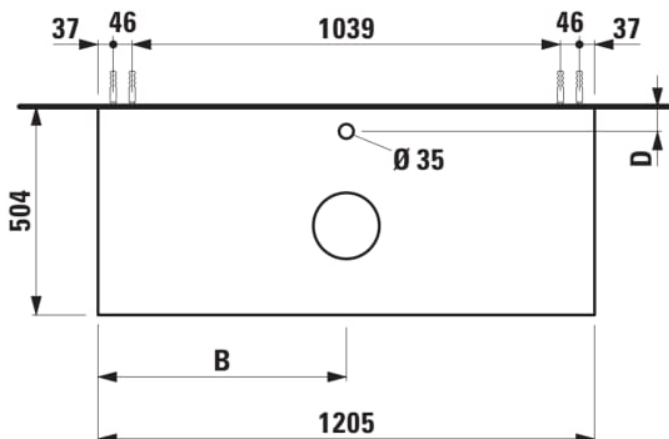

TECHNICAL DRAWINGS