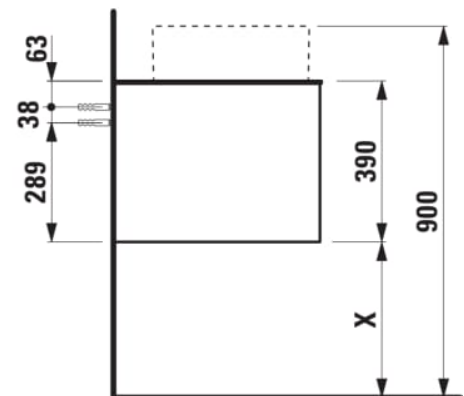

TECHNICAL DRAWINGS