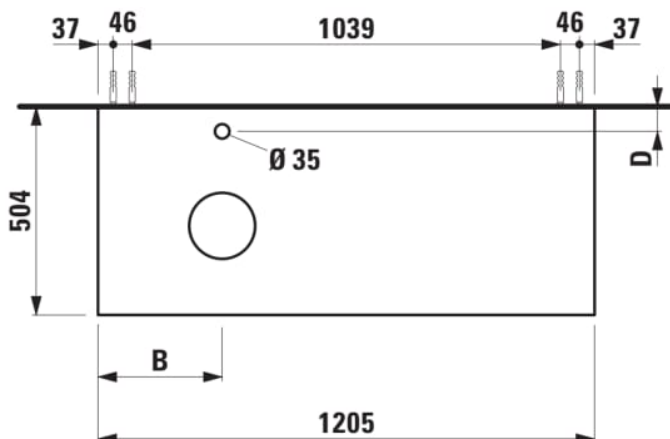

ARUN

Drawer element 1200, 1 drawer, with cut-out left, glass top with tap cut-out

DIMENSIONS

Length	1205 mm
Width	505 mm
Height	390 mm

COLOURS AND FINISHES

 999 Multicolour

Basin position : Left

Closing and opening system : Soft close drawers

Commodity Code/Import Code Number for Foreign Trad : 94036090

Doors and drawers combination : 1 drawer

Furniture configuration : Drawers

Installation type : Wall-hung

Material : MDF

Net weight (kg) : 49

TECHNICAL DRAWINGS

H512TC4...1121

Bowl washbasin, stainless steel with PVD coating, without tap bank, without tap hole, without overflow, including fixing set, drain valve round, 400 x 400

H512RO4...1121

Washbasin bowl, made of Vitreon Steel, without tap bank, without tap hole, without overflow, including fixing set, drain valve