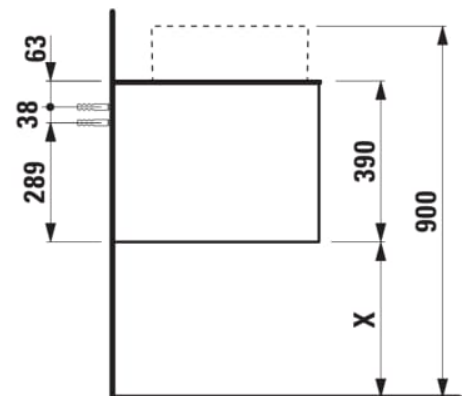

ARUN

Drawer element 1200, 1 drawer, with cut-out left, glass top with tap cut-out

DIMENSIONS

Length	1205 mm
Width	505 mm
Height	390 mm

COLOURS AND FINISHES

 999 Multicolour

Basin position : Left

Closing and opening system : Soft close drawers

Commodity Code/Import Code Number for Foreign Trad : 94036090

Doors and drawers combination : 1 drawer

Furniture configuration : Drawers

Installation type : Wall-hung

Material : MDF

Net weight (kg) : 49

TECHNICAL DRAWINGS

H512TC4...1121

Bowl washbasin, stainless steel with PVD coating, without tap bank, without tap hole, without overflow, including fixing set, drain valve round, 400 x 400

H512RO4...1121

Washbasin bowl, made of Vitreon Steel, without tap bank, without tap hole, without overflow, including fixing set, drain valve