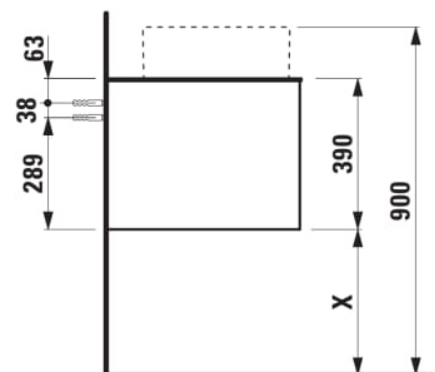

ARUN

Drawer element 1400, 2 drawers, with cut-out left, glass top

DIMENSIONS

Length	1405 mm
Width	505 mm
Height	390 mm

COLOURS AND FINISHES

 999 Multicolour

Basin position : Left

Closing and opening system : Soft close drawers

Commodity Code/Import Code Number for Foreign Trad : 94036090

Doors and drawers combination : 2 drawers

Furniture configuration : Drawers

Installation type : Wall-hung

Material : MDF

Net weight (kg) : 62

TECHNICAL DRAWINGS

H512TC4...1121

Bowl washbasin, stainless steel with PVD coating, without tap bank, without tap hole, without overflow, including fixing set, drain valve round, 400 x 400

H512RO4...1121

Washbasin bowl, made of Vitreon Steel, without tap bank, without tap hole, without overflow, including fixing set, drain valve