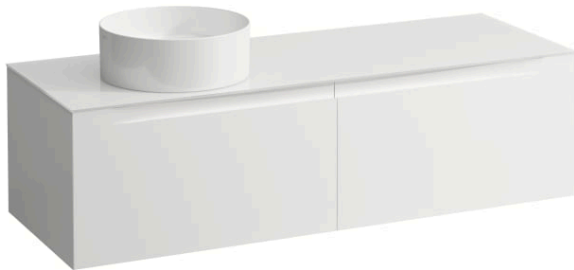

ARUN

Drawer element 1400, 2 drawers, with cut-out left, glass top

DIMENSIONS

Length	1405 mm
Width	505 mm
Height	390 mm

COLOURS AND FINISHES

 999 Multicolour

Basin position : Left

Closing and opening system : Soft close drawers

Commodity Code/Import Code Number for Foreign Trad : 94036090

Doors and drawers combination : 2 drawers

Furniture configuration : Drawers

Installation type : Wall-hung

Material : MDF

Net weight (kg) : 62

TECHNICAL DRAWINGS

COMPATIBLE WITH

Drawer organizer, smoked glass

H4925920970001

Washbasin bowl, made of Vitreon Steel, without tap bank, without tap hole, without overflow, including fixing set, drain valve

H512NI2...1121

Washbasin bowl, made of Vitreon Steel, without tap bank, without tap hole, without overflow, including fixing set, drain valve

H512TC4...1121

Bowl washbasin, stainless steel with PVD coating, without tap bank, without tap hole, without overflow, including fixing set, drain valve round, 400 x 400

H512RO4...1121

Washbasin bowl, made of Vitreon Steel, without tap bank, without tap hole, without overflow, including fixing set, drain valve