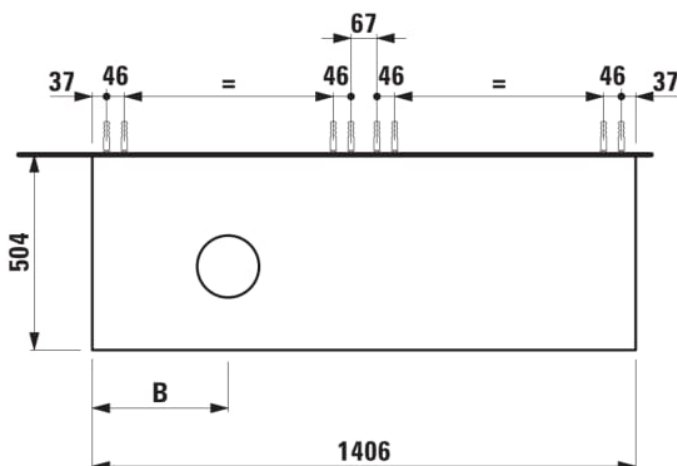

ARUN

Drawer element 1400, 2 drawers, with cut-out left, glass top

DIMENSIONS

Length	1405 mm
Width	505 mm
Height	390 mm

COLOURS AND FINISHES

 999 Multicolour

Basin position : Left

Closing and opening system : Soft close drawers

Commodity Code/Import Code Number for Foreign Trad : 94036090

Doors and drawers combination : 2 drawers

Furniture configuration : Drawers

Installation type : Wall-hung

Material : MDF

Net weight (kg) : 62

TECHNICAL DRAWINGS

H512TC4...1121

Bowl washbasin, stainless steel with PVD coating, without tap bank, without tap hole, without overflow, including fixing set, drain valve round, 400 x 400

H512RO4...1121

Washbasin bowl, made of Vitreon Steel, without tap bank, without tap hole, without overflow, including fixing set, drain valve