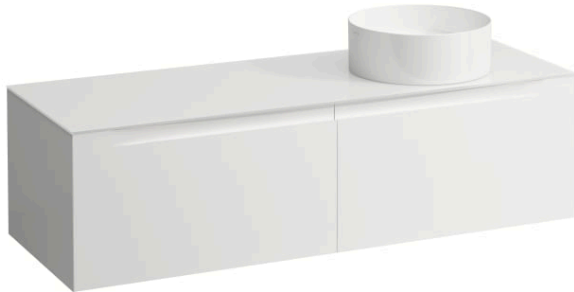

ARUN

Drawer element 1400, 2 drawers, with cut-out right, glass top

DIMENSIONS

| | |
|--------|---------|
| Length | 1405 mm |
| Width | 505 mm |
| Height | 390 mm |

COLOURS AND FINISHES

 999 Multicolour

Basin position : Right

Closing and opening system : Soft close drawers

Commodity Code/Import Code Number for Foreign Trad : 94036090

Doors and drawers combination : 2 drawers

Furniture configuration : Drawers

Installation type : Wall-hung

Material : MDF

Net weight (kg) : 62

TECHNICAL DRAWINGS

COMPATIBLE WITH

Drawer organizer, smoked glass

H4925920970001

Washbasin bowl, made of Vitreon Steel, without tap bank, without tap hole, without overflow, including fixing set, drain valve

H512NI2...1121

Washbasin bowl, made of Vitreon Steel, without tap bank, without tap hole, without overflow, including fixing set, drain valve

H512TC4...1121

Bowl washbasin, stainless steel with PVD coating, without tap bank, without tap hole, without overflow, including fixing set, drain valve round, 400 x 400