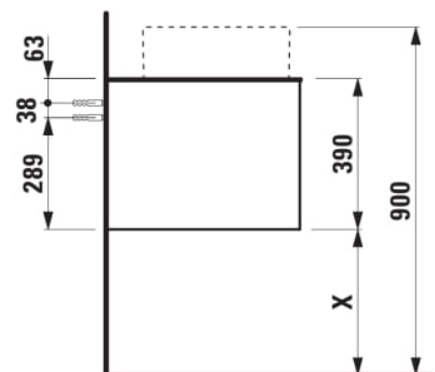

ARUN

Drawer element 1400, 2 drawers, with cut-out right, glass top

DIMENSIONS

| | |
|--------|---------|
| Length | 1405 mm |
| Width | 505 mm |
| Height | 390 mm |

COLOURS AND FINISHES

 999 Multicolour

Basin position : Right

Closing and opening system : Soft close drawers

Commodity Code/Import Code Number for Foreign Trad : 94036090

Doors and drawers combination : 2 drawers

Furniture configuration : Drawers

Installation type : Wall-hung

Material : MDF

Net weight (kg) : 62

TECHNICAL DRAWINGS

COMPATIBLE WITH

Drawer organizer, smoked glass

H4925920970001

Washbasin bowl, made of Vitreon Steel, without tap bank, without tap hole, without overflow, including fixing set, drain valve

H512NI2...1121

Washbasin bowl, made of Vitreon Steel, without tap bank, without tap hole, without overflow, including fixing set, drain valve

H512TC4...1121

Bowl washbasin, stainless steel with PVD coating, without tap bank, without tap hole, without overflow, including fixing set, drain valve round, 400 x 400