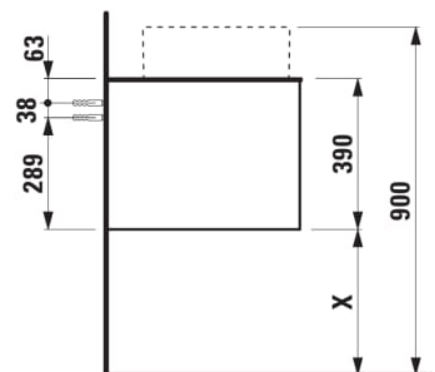

ARUN

Drawer element 1400, 2 drawers, with cut-out left and right, glass top

DIMENSIONS

Length	1405 mm
Width	505 mm
Height	390 mm

COLOURS AND FINISHES

 999 Multicolour

Basin position : Left, Right

Closing and opening system : Soft close drawers

Commodity Code/Import Code Number for Foreign Trad : 94036090

Doors and drawers combination : 2 drawers

Furniture configuration : Drawers

Installation type : Wall-hung

Material : MDF

Net weight (kg) : 62

TECHNICAL DRAWINGS

H512TC4...1121

Bowl washbasin, stainless steel with PVD coating, without tap bank, without tap hole, without overflow, including fixing set, drain valve round, 400 x 400

H512RO4...1121

Washbasin bowl, made of Vitreon Steel, without tap bank, without tap hole, without overflow, including fixing set, drain valve