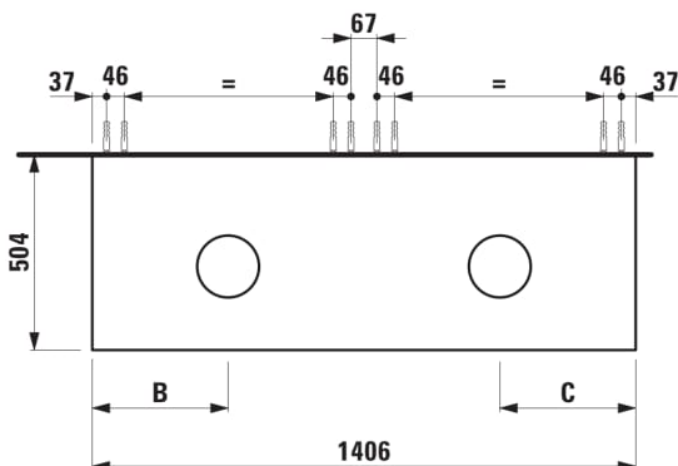

ARUN

Drawer element 1400, 2 drawers, with cut-out left and right, glass top

DIMENSIONS

Length	1405 mm
Width	505 mm
Height	390 mm

COLOURS AND FINISHES

 999 Multicolour

Basin position : Left, Right

Closing and opening system : Soft close drawers

Commodity Code/Import Code Number for Foreign Trad : 94036090

Doors and drawers combination : 2 drawers

Furniture configuration : Drawers

Installation type : Wall-hung

Material : MDF

Net weight (kg) : 62

TECHNICAL DRAWINGS

H512TC4...1121

Bowl washbasin, stainless steel with PVD coating, without tap bank, without tap hole, without overflow, including fixing set, drain valve round, 400 x 400

H512RO4...1121

Washbasin bowl, made of Vitreon Steel, without tap bank, without tap hole, without overflow, including fixing set, drain valve