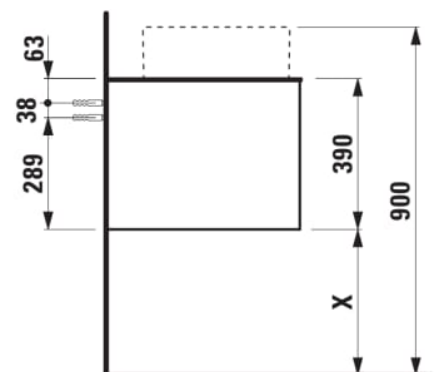

TECHNICAL DRAWINGS