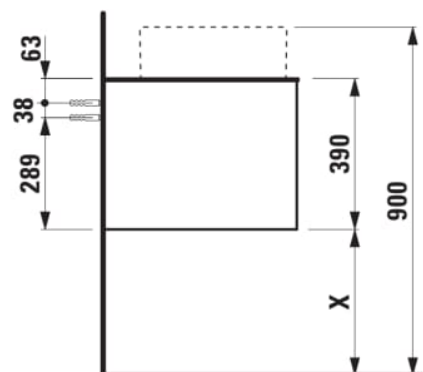

ARUN

Drawer element 1400, 2 drawers, with cut-out left and right, glass top with tap cut-out

DIMENSIONS

Length	1405 mm
Width	505 mm
Height	390 mm

COLOURS AND FINISHES

 999 Multicolour

Basin position : Left, Right

Closing and opening system : Soft close drawers

Commodity Code/Import Code Number for Foreign Trad : 94036090

Doors and drawers combination : 2 drawers

Furniture configuration : Drawers

Installation type : Wall-hung

Material : MDF

Net weight (kg) : 62

TECHNICAL DRAWINGS

COMPATIBLE WITH

Drawer organizer, smoked glass

H4925920970001

Washbasin bowl, made of Vitreon Steel, without tap bank, without tap hole, without overflow, including fixing set, drain valve

H512NI2...1121

Washbasin bowl, made of Vitreon Steel, without tap bank, without tap hole, without overflow, including fixing set, drain valve

H512TC4...1121

Bowl washbasin, stainless steel with PVD coating, without tap bank, without tap hole, without overflow, including fixing set, drain valve round, 400 x 400