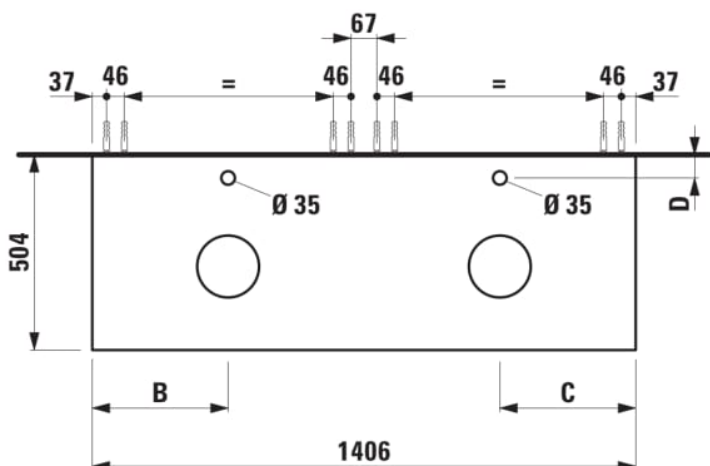

ARUN

Drawer element 1400, 2 drawers, with cut-out left and right, glass top with tap cut-out

DIMENSIONS

Length	1405 mm
Width	505 mm
Height	390 mm

COLOURS AND FINISHES

 999 Multicolour

Basin position : Left, Right

Closing and opening system : Soft close drawers

Commodity Code/Import Code Number for Foreign Trad : 94036090

Doors and drawers combination : 2 drawers

Furniture configuration : Drawers

Installation type : Wall-hung

Material : MDF

Net weight (kg) : 62

TECHNICAL DRAWINGS

COMPATIBLE WITH

Drawer organizer, smoked glass

H4925920970001

Washbasin bowl, made of Vitreon Steel, without tap bank, without tap hole, without overflow, including fixing set, drain valve

H512NI2...1121

Washbasin bowl, made of Vitreon Steel, without tap bank, without tap hole, without overflow, including fixing set, drain valve

H512TC4...1121

Bowl washbasin, stainless steel with PVD coating, without tap bank, without tap hole, without overflow, including fixing set, drain valve round, 400 x 400