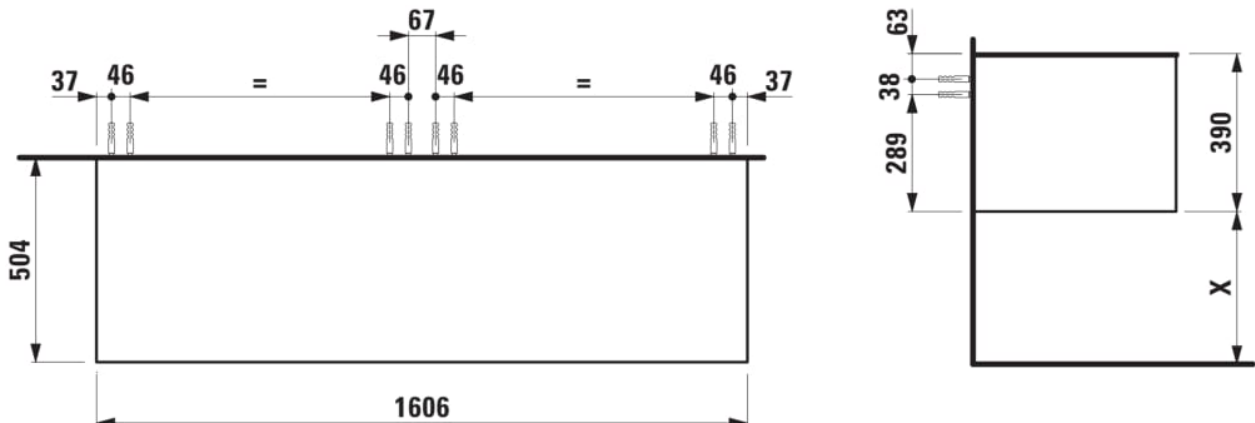

ARUN

Drawer element 1600, 2 drawers, without cut-out, glass top

DIMENSIONS

Length	1605 mm
Width	505 mm
Height	390 mm

COLOURS AND FINISHES

 999 Multicolour

Closing and opening system : Soft close drawers

Furniture configuration : Drawers

Net weight (kg) : 69

Commodity Code/Import Code Number for Foreign Trad : 94036090

Installation type : Wall-hung

Material : MDF

Doors and drawers combination : 2 drawers

TECHNICAL DRAWINGS

COMPATIBLE WITH

Drawer organizer, smoked
glass