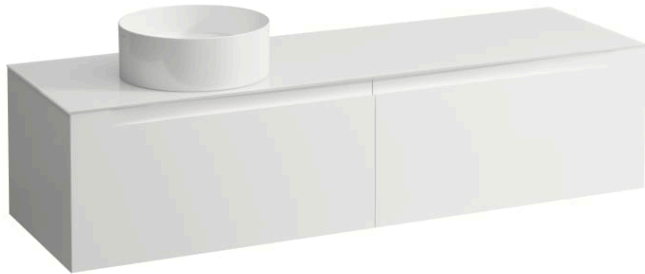

## ARUN

Drawer element 1600, 2 drawers, with cut-out left, glass top

### DIMENSIONS

Length	1605 mm
Width	505 mm
Height	390 mm

### COLOURS AND FINISHES

 999 Multicolour

Basin position : Left

Closing and opening system : Soft close drawers

Commodity Code/Import Code Number for Foreign Trad : 94036090

Doors and drawers combination : 2 drawers

Furniture configuration : Drawers

Installation type : Wall-hung

Material : MDF

Net weight (kg) : 69