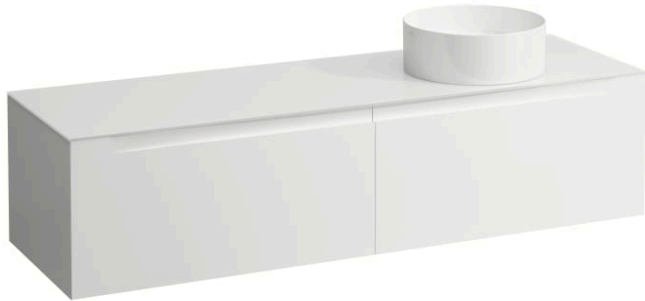

ARUN

Drawer element 1600, 2 drawers, with cut-out right, glass top

DIMENSIONS

Length	1605 mm
Width	505 mm
Height	390 mm

COLOURS AND FINISHES

 999 Multicolour

Basin position : Right

Closing and opening system : Soft close drawers

Commodity Code/Import Code Number for Foreign Trad : 94036090

Doors and drawers combination : 2 drawers

Furniture configuration : Drawers

Installation type : Wall-hung

Material : MDF

Net weight (kg) : 69

TECHNICAL DRAWINGS

COMPATIBLE WITH

Drawer organizer, smoked glass

H4925920970001

Washbasin bowl, made of Vitreon Steel, without tap bank, without tap hole, without overflow, including fixing set, drain valve

H512NI2...1121

Washbasin bowl, made of Vitreon Steel, without tap bank, without tap hole, without overflow, including fixing set, drain valve

H512TC4...1121

Bowl washbasin, stainless steel with PVD coating, without tap bank, without tap hole, without overflow, including fixing set, drain valve round, 400 x 400

H512RO4...1121

Washbasin bowl, made of Vitreon Steel, without tap bank, without tap hole, without overflow, including fixing set, drain valve