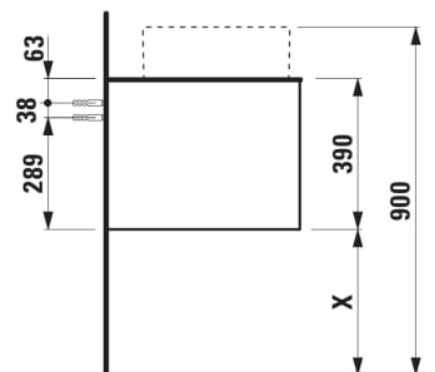

ARUN

Drawer element 1600, 2 drawers, with cut-out right, glass top

DIMENSIONS

Length	1605 mm
Width	505 mm
Height	390 mm

COLOURS AND FINISHES

 999 Multicolour

Basin position : Right

Closing and opening system : Soft close drawers

Commodity Code/Import Code Number for Foreign Trad : 94036090

Doors and drawers combination : 2 drawers

Furniture configuration : Drawers

Installation type : Wall-hung

Material : MDF

Net weight (kg) : 69

TECHNICAL DRAWINGS

H512TC4...1121

Bowl washbasin, stainless steel with PVD coating, without tap bank, without tap hole, without overflow, including fixing set, drain valve round, 400 x 400

H512RO4...1121

Washbasin bowl, made of Vitreon Steel, without tap bank, without tap hole, without overflow, including fixing set, drain valve