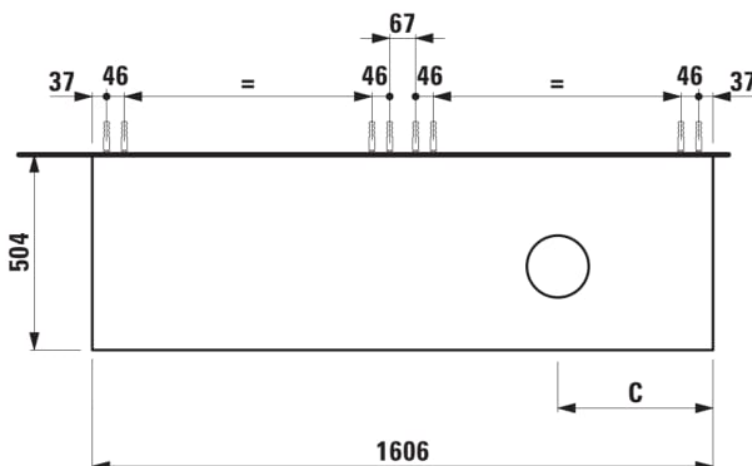

ARUN

Drawer element 1600, 2 drawers, with cut-out right, glass top

DIMENSIONS

Length	1605 mm
Width	505 mm
Height	390 mm

COLOURS AND FINISHES

 999 Multicolour

Basin position : Right

Closing and opening system : Soft close drawers

Commodity Code/Import Code Number for Foreign Trad : 94036090

Doors and drawers combination : 2 drawers

Furniture configuration : Drawers

Installation type : Wall-hung

Material : MDF

Net weight (kg) : 69

TECHNICAL DRAWINGS