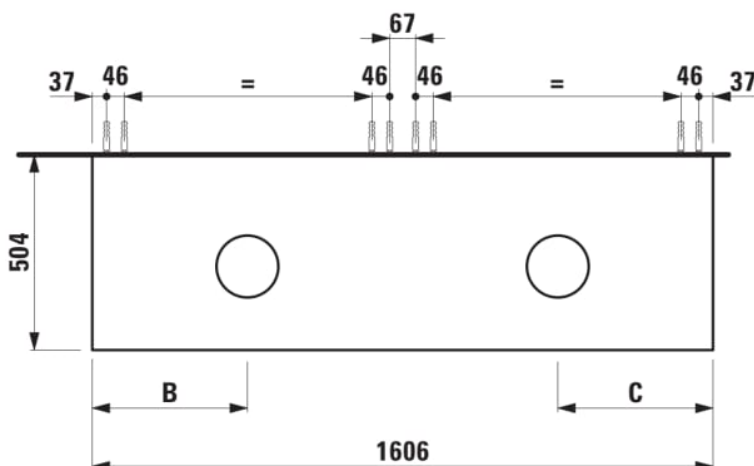

ARUN

Drawer element 1600, 2 drawers, with cut-out left and right, glass top

DIMENSIONS

Length	1605 mm
Width	505 mm
Height	390 mm

COLOURS AND FINISHES

 999 Multicolour

Basin position : Left, Right

Closing and opening system : Soft close drawers

Commodity Code/Import Code Number for Foreign Trad : 94036090

Doors and drawers combination : 2 drawers

Furniture configuration : Drawers

Installation type : Wall-hung

Material : MDF

Net weight (kg) : 69

TECHNICAL DRAWINGS

H512TC4...1121

Bowl washbasin, stainless steel with PVD coating, without tap bank, without tap hole, without overflow, including fixing set, drain valve round, 400 x 400

H512RO4...1121

Washbasin bowl, made of Vitreon Steel, without tap bank, without tap hole, without overflow, including fixing set, drain valve