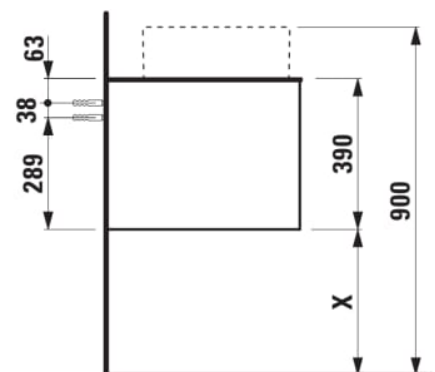

ARUN

Drawer element 1600, 2 drawers, with cut-out left and right, glass top

DIMENSIONS

Length	1605 mm
Width	505 mm
Height	390 mm

COLOURS AND FINISHES

 999 Multicolour

Basin position : Left, Right

Closing and opening system : Soft close drawers

Commodity Code/Import Code Number for Foreign Trad : 94036090

Doors and drawers combination : 2 drawers

Furniture configuration : Drawers

Installation type : Wall-hung

Material : MDF

Net weight (kg) : 69

TECHNICAL DRAWINGS

H512TC4...1121

Bowl washbasin, stainless steel with PVD coating, without tap bank, without tap hole, without overflow, including fixing set, drain valve round, 400 x 400

H512RO4...1121

Washbasin bowl, made of Vitreon Steel, without tap bank, without tap hole, without overflow, including fixing set, drain valve