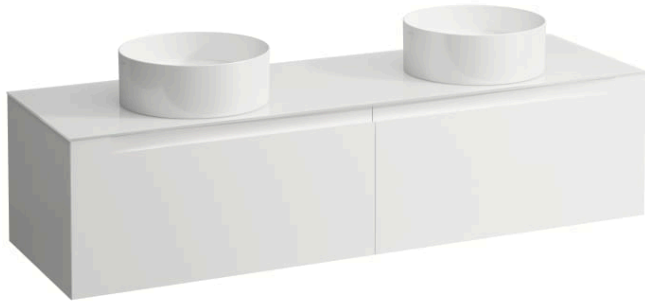

ARUN

Drawer element 1600, 2 drawers, with cut-out left and right, glass top

DIMENSIONS

Length	1605 mm
Width	505 mm
Height	390 mm

COLOURS AND FINISHES

 999 Multicolour

Basin position : Left, Right

Closing and opening system : Soft close drawers

Commodity Code/Import Code Number for Foreign Trad : 94036090

Doors and drawers combination : 2 drawers

Furniture configuration : Drawers

Installation type : Wall-hung

Material : MDF

Net weight (kg) : 69

TECHNICAL DRAWINGS

COMPATIBLE WITH

Drawer organizer, smoked glass

H4925920970001

Washbasin bowl, made of Vitreon Steel, without tap bank, without tap hole, without overflow, including fixing set, drain valve

H512NI2...1121

Washbasin bowl, made of Vitreon Steel, without tap bank, without tap hole, without overflow, including fixing set, drain valve

H512TC4...1121

Bowl washbasin, stainless steel with PVD coating, without tap bank, without tap hole, without overflow, including fixing set, drain valve round, 400 x 400

H512RO4...1121

Washbasin bowl, made of Vitreon Steel, without tap bank, without tap hole, without overflow, including fixing set, drain valve