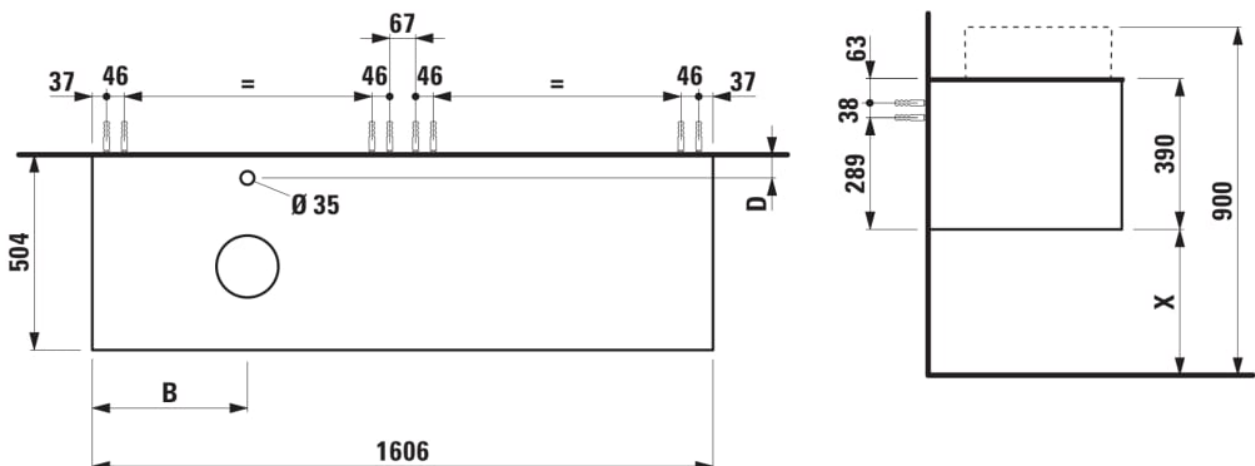

ARUN

Drawer element 1600, 2 drawers, with cut-out left, glass top with tap cut-out

DIMENSIONS

Length	1605 mm
Width	505 mm
Height	390 mm

COLOURS AND FINISHES

 999 Multicolour

Basin position : Left

Closing and opening system : Soft close drawers

Commodity Code/Import Code Number for Foreign Trad : 94036090

Doors and drawers combination : 2 drawers

Furniture configuration : Drawers

Installation type : Wall-hung

Material : MDF

Net weight (kg) : 69

TECHNICAL DRAWINGS

H512TC4...1121

Bowl washbasin, stainless steel with PVD coating, without tap bank, without tap hole, without overflow, including fixing set, drain valve round, 400 x 400

H512RO4...1121

Washbasin bowl, made of Vitreon Steel, without tap bank, without tap hole, without overflow, including fixing set, drain valve