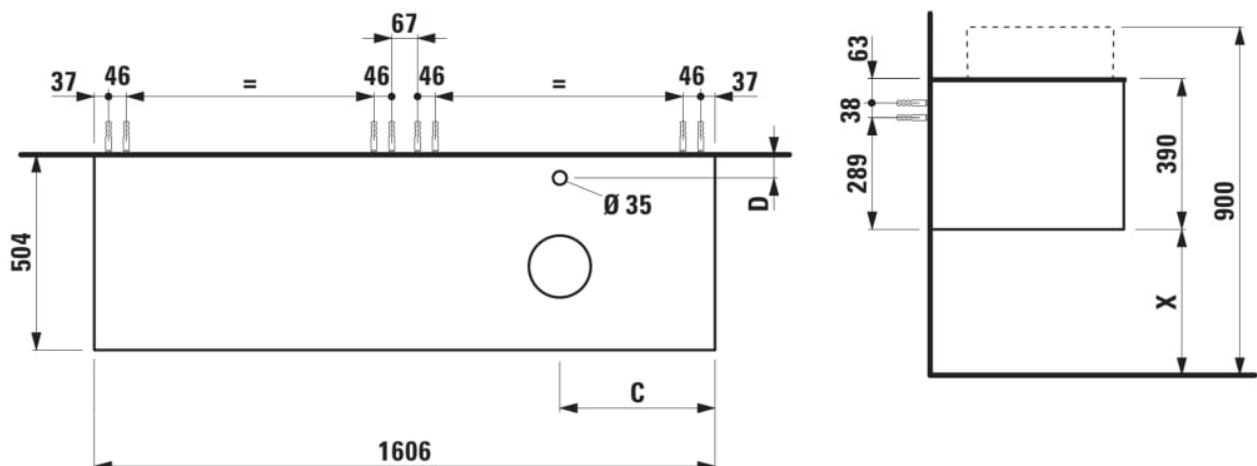

ARUN

Drawer element 1600, 2 drawers, with cut-out right, glass top with tap cut-out

DIMENSIONS

Length	1605 mm
Width	505 mm
Height	390 mm

COLOURS AND FINISHES

 999 Multicolour

Basin position : Right

Closing and opening system : Soft close drawers

Commodity Code/Import Code Number for Foreign Trad : 94036090

Doors and drawers combination : 2 drawers

Furniture configuration : Drawers

Installation type : Wall-hung

Material : MDF

Net weight (kg) : 69

TECHNICAL DRAWINGS