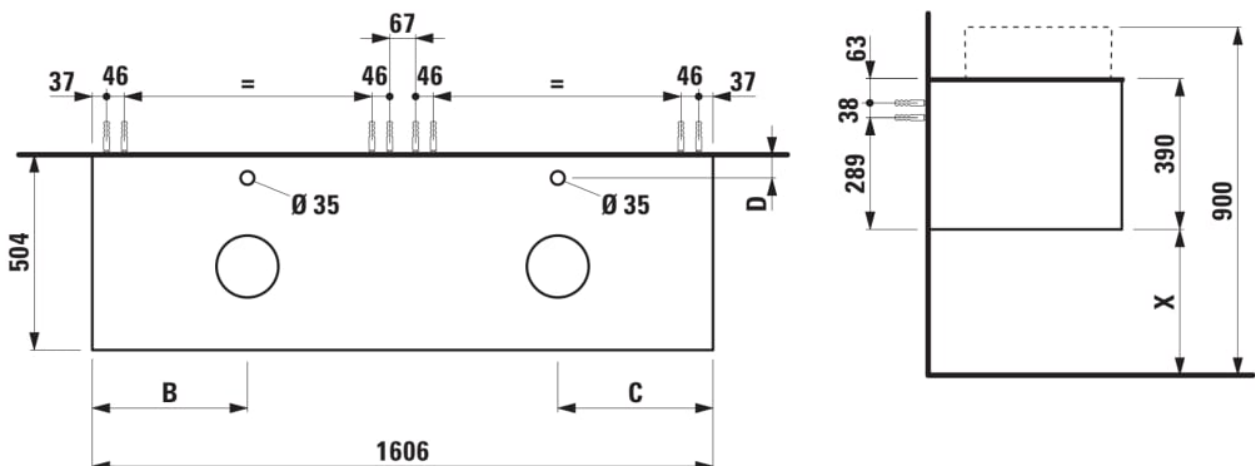

ARUN

Drawer element 1600, 2 drawers, with cut-out left and right, glass top with tap cut-out

DIMENSIONS

Length	1605 mm
Width	505 mm
Height	390 mm

COLOURS AND FINISHES

 999 Multicolour

Basin position : Left, Right

Closing and opening system : Soft close drawers

Commodity Code/Import Code Number for Foreign Trad : 94036090

Doors and drawers combination : 2 drawers

Furniture configuration : Drawers

Installation type : Wall-hung

Material : MDF

Net weight (kg) : 69

TECHNICAL DRAWINGS

COMPATIBLE WITH

Drawer organizer, smoked glass

H4925920970001

Washbasin bowl, made of Vitreon Steel, without tap bank, without tap hole, without overflow, including fixing set, drain valve