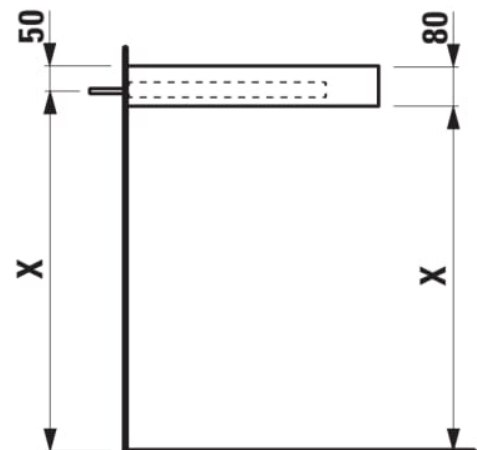

ARUN

Countertop 800, without cut-out, 80 mm thick, incl. 2 mounting brackets

DIMENSIONS

Length	805 mm
Width	505 mm
Height	80 mm

COLOURS AND FINISHES

- 770 Stoneware selection: Ardesia Bianca/Ardesia Nera/Piasentina Grigio/Botticino Crema

Basin type : Bowl / On countertop

Material : MDF

Commodity Code/Import Code Number for Foreign Trad : 94036090

Net weight (kg) : 12

TECHNICAL DRAWINGS

ARUN

For those who appreciate the quiet power of detail, the ARUN furniture collection is an expression of refined craftsmanship. Inspired by the warm colours of the early morning sky, it unites materials in a dialogue that evokes nature and tranquillity. Each surface invites the touch, while materials meet with effortless precision. With a rich spectrum of materials and sizes, transform the bathroom into a space for relaxation, renewal and inner peace. This sustainable furniture series reflects our attention to detail and demonstrates a passion for craftsmanship.