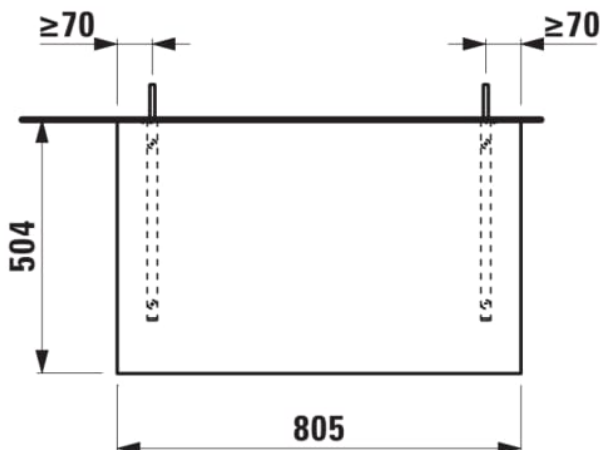

ARUN

Countertop 800, without cut-out, 80 mm thick, incl. 2 mounting brackets

DIMENSIONS

Length	805 mm
Width	505 mm
Height	80 mm

COLOURS AND FINISHES

- 770 Stoneware selection: Ardesia Bianca/Ardesia Nera/Piasentina Grigio/Botticino Crema

Basin type : Bowl / On countertop

Material : MDF

Commodity Code/Import Code Number for Foreign Trad : 94036090

Net weight (kg) : 12

TECHNICAL DRAWINGS

ARUN

For those who appreciate the quiet power of detail, the ARUN furniture collection is an expression of refined craftsmanship. Inspired by the warm colours of the early morning sky, it unites materials in a dialogue that evokes nature and tranquillity. Each surface invites the touch, while materials meet with effortless precision. With a rich spectrum of materials and sizes, transform the bathroom into a space for relaxation, renewal and inner peace. This sustainable furniture series reflects our attention to detail and demonstrates a passion for craftsmanship.