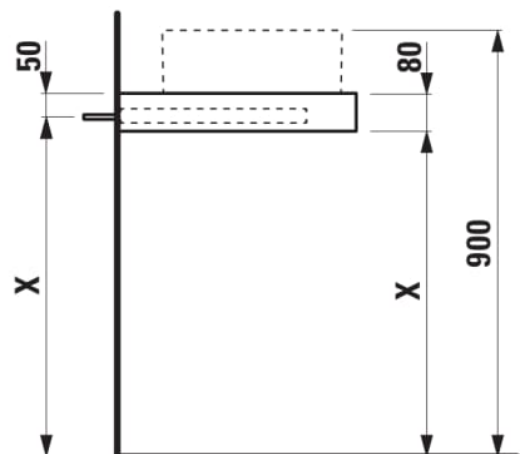

ARUN

Countertop 800, with center cut-out, 80 mm thick, incl. 2 mounting brackets

DIMENSIONS

Length	805 mm
Width	505 mm
Height	80 mm

COLOURS AND FINISHES

- 770 Stoneware selection: Ardesia Bianca/Ardesia Nera/Piasentina Grigio/Botticino Crema

Basin position : Central
Basin type : Bowl / On countertop

Commodity Code/Import Code Number for Foreign Trad : 94036090
Material : MDF

Net weight (kg) : 12

TECHNICAL DRAWINGS