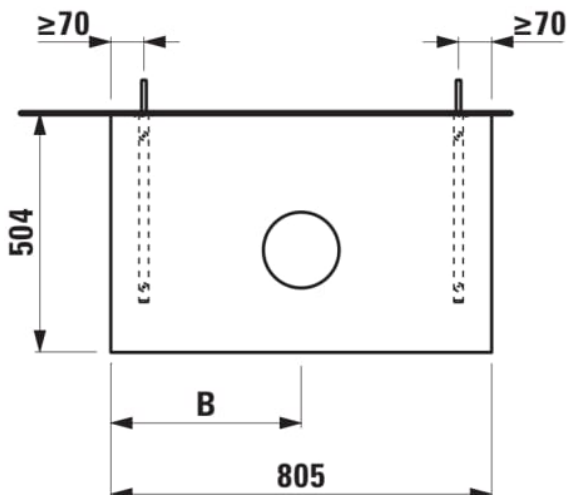

ARUN

Countertop 800, with center cut-out, 80 mm thick, incl. 2 mounting brackets

DIMENSIONS

Length	805 mm
Width	505 mm
Height	80 mm

COLOURS AND FINISHES

- 770 Stoneware selection: Ardesia Bianca/Ardesia Nera/Piasentina Grigio/Botticino Crema

Basin position : Central
Basin type : Bowl / On countertop

Commodity Code/Import Code Number for Foreign Trad : 94036090
Material : MDF

Net weight (kg) : 12

TECHNICAL DRAWINGS