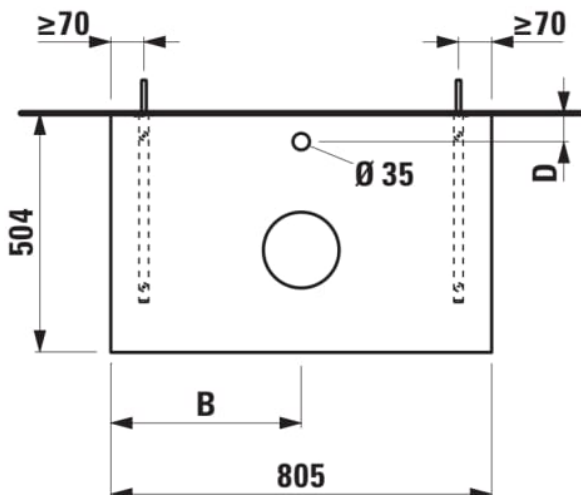

ARUN

Countertop 800, with center cut-out, 80 mm thick, with tap cut-out, incl. 2 mounting brackets

DIMENSIONS

Length	805 mm
Width	505 mm
Height	80 mm

COLOURS AND FINISHES

- 770 Stoneware selection: Ardesia Bianca/Ardesia Nera/Piasentina Grigio/Botticino Crema

Basin position : Central

Basin type : Bowl / On countertop

Commodity Code/Import Code Number for Foreign Trad : 94036090

Material : MDF

Net weight (kg) : 12

Tap position : Central

TECHNICAL DRAWINGS

COMPATIBLE WITH