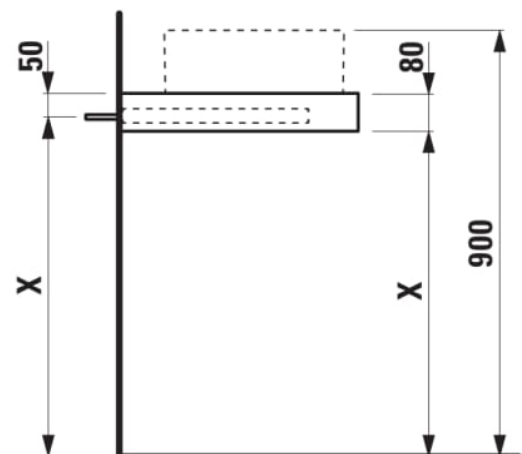

ARUN

Countertop 800, with center cut-out, 80 mm thick, with tap cut-out, incl. 2 mounting brackets

DIMENSIONS

Length	805 mm
Width	505 mm
Height	80 mm

COLOURS AND FINISHES

- 770 Stoneware selection: Ardesia Bianca/Ardesia Nera/Piasentina Grigio/Botticino Crema

Basin position : Central

Basin type : Bowl / On countertop

Commodity Code/Import Code Number for Foreign Trad : 94036090

Material : MDF

Net weight (kg) : 12

Tap position : Central

TECHNICAL DRAWINGS

COMPATIBLE WITH