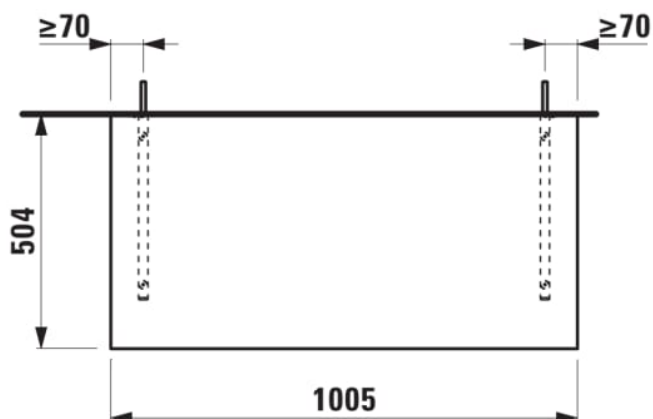

ARUN

Countertop 1000, without cut-out, 80 mm thick, incl. 2 mounting brackets

DIMENSIONS

Length	1005 mm
Width	505 mm
Height	80 mm

COLOURS AND FINISHES

- 770 Stoneware selection: Ardesia Bianca/Ardesia Nera/Piasentina Grigio/Botticino Crema

Basin type : Bowl / On countertop

Material : MDF

Commodity Code/Import Code Number for Foreign Trad : 94036090

Net weight (kg) : 14.5

TECHNICAL DRAWINGS

ARUN

For those who appreciate the quiet power of detail, the ARUN furniture collection is an expression of refined craftsmanship. Inspired by the warm colours of the early morning sky, it unites materials in a dialogue that evokes nature and tranquillity. Each surface invites the touch, while materials meet with effortless precision. With a rich spectrum of materials and sizes, transform the bathroom into a space for relaxation, renewal and inner peace. This sustainable furniture series reflects our attention to detail and demonstrates a passion for craftsmanship.