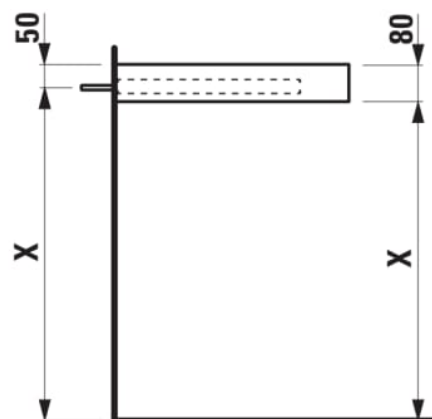

ARUN

Countertop 1000, without cut-out, 80 mm thick, incl. 2 mounting brackets

DIMENSIONS

Length	1005 mm
Width	505 mm
Height	80 mm

COLOURS AND FINISHES

- 770 Stoneware selection: Ardesia Bianca/Ardesia Nera/Piasentina Grigio/Botticino Crema

Basin type : Bowl / On countertop

Material : MDF

Commodity Code/Import Code Number for Foreign Trad : 94036090

Net weight (kg) : 14.5

TECHNICAL DRAWINGS

ARUN

For those who appreciate the quiet power of detail, the ARUN furniture collection is an expression of refined craftsmanship. Inspired by the warm colours of the early morning sky, it unites materials in a dialogue that evokes nature and tranquillity. Each surface invites the touch, while materials meet with effortless precision. With a rich spectrum of materials and sizes, transform the bathroom into a space for relaxation, renewal and inner peace. This sustainable furniture series reflects our attention to detail and demonstrates a passion for craftsmanship.