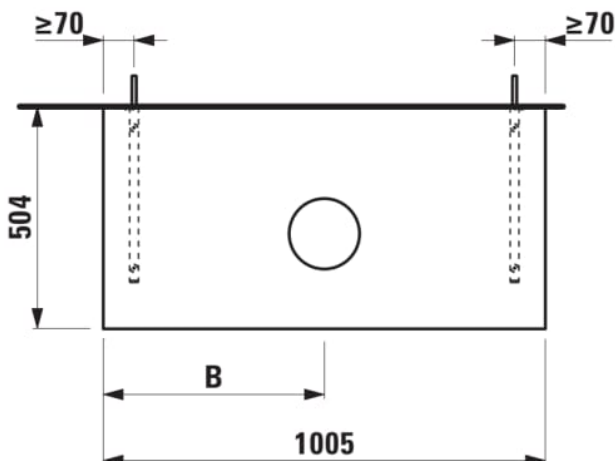

TECHNICAL DRAWINGS