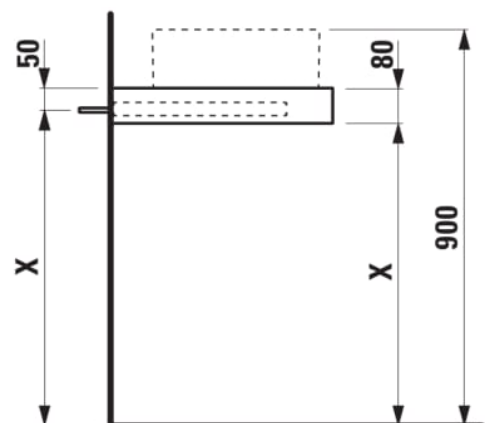

ARUN

Countertop 1000, with center cut-out, 80 mm thick, incl. 2 mounting brackets

DIMENSIONS

Length	1005 mm
Width	505 mm
Height	80 mm

COLOURS AND FINISHES

- 770 Stoneware selection: Ardesia Bianca/Ardesia Nera/Piasentina Grigio/Botticino Crema

Basin position : Central

Basin type : Bowl / On countertop

Commodity Code/Import Code Number for Foreign Trad : 94036090

Net weight (kg) : 14.5

Material : MDF

TECHNICAL DRAWINGS

COMPATIBLE WITH

Bowl washbasin, oval,
incl. ceramic drain valve