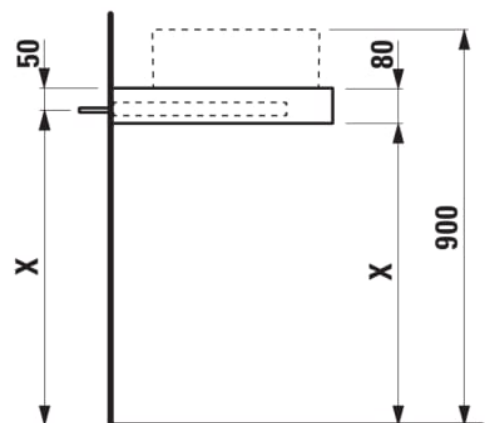

ARUN

Countertop 1000, with center cut-out, 80 mm thick, with tap cut-out, incl. 2 mounting brackets

DIMENSIONS

Length	1005 mm
Width	505 mm
Height	80 mm

COLOURS AND FINISHES

- 770 Stoneware selection: Ardesia Bianca/Ardesia Nera/Piasentina Grigio/Botticino Crema

Basin position : Central

Basin type : Bowl / On countertop

Commodity Code/Import Code Number for Foreign Trad : 94036090

Material : MDF

Net weight (kg) : 14.5

Tap position : Central

TECHNICAL DRAWINGS

COMPATIBLE WITH