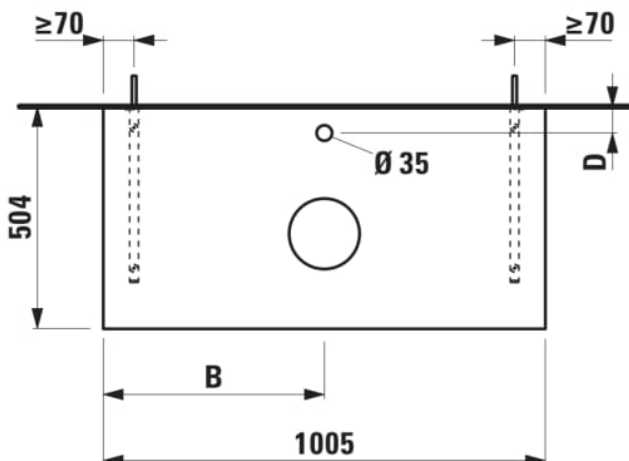

ARUN

Countertop 1000, with center cut-out, 80 mm thick, with tap cut-out, incl. 2 mounting brackets

DIMENSIONS

Length	1005 mm
Width	505 mm
Height	80 mm

COLOURS AND FINISHES

- 770 Stoneware selection: Ardesia Bianca/Ardesia Nera/Piasentina Grigio/Botticino Crema

Basin position : Central

Basin type : Bowl / On countertop

Commodity Code/Import Code Number for Foreign Trad : 94036090

Material : MDF

Net weight (kg) : 14.5

Tap position : Central

TECHNICAL DRAWINGS

COMPATIBLE WITH