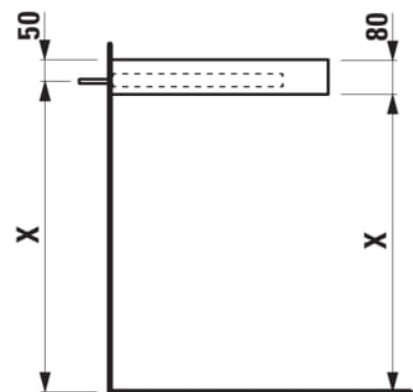

ARUN

Countertop 1200, without cut-out, 80 mm thick, incl. 2 mounting brackets

DIMENSIONS

Length	1205 mm
Width	505 mm
Height	80 mm

COLOURS AND FINISHES

- 770 Stoneware selection: Ardesia Bianca/Ardesia Nera/Piasentina Grigio/Botticino Crema

Basin type : Bowl / On countertop

Material : MDF

Commodity Code/Import Code Number for Foreign Trad : 94036090

Net weight (kg) : 16.5

TECHNICAL DRAWINGS

ARUN

For those who appreciate the quiet power of detail, the ARUN furniture collection is an expression of refined craftsmanship. Inspired by the warm colours of the early morning sky, it unites materials in a dialogue that evokes nature and tranquillity. Each surface invites the touch, while materials meet with effortless precision. With a rich spectrum of materials and sizes, transform the bathroom into a space for relaxation, renewal and inner peace. This sustainable furniture series reflects our attention to detail and demonstrates a passion for craftsmanship.