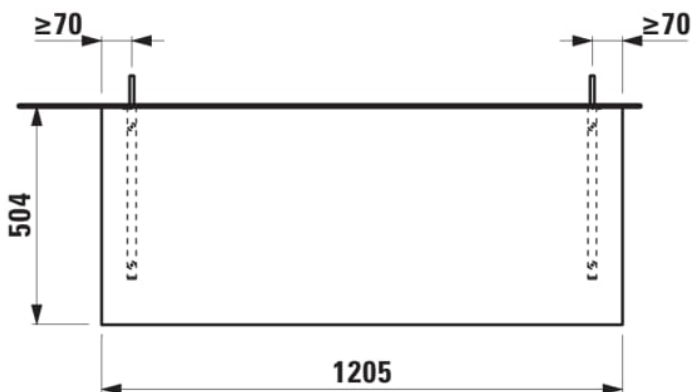

ARUN

Countertop 1200, without cut-out, 80 mm thick, incl. 2 mounting brackets

DIMENSIONS

Length	1205 mm
Width	505 mm
Height	80 mm

COLOURS AND FINISHES

- 770 Stoneware selection: Ardesia Bianca/Ardesia Nera/Piasentina Grigio/Botticino Crema

Basin type : Bowl / On countertop

Material : MDF

Commodity Code/Import Code Number for Foreign Trad : 94036090

Net weight (kg) : 16.5

TECHNICAL DRAWINGS

ARUN

For those who appreciate the quiet power of detail, the ARUN furniture collection is an expression of refined craftsmanship. Inspired by the warm colours of the early morning sky, it unites materials in a dialogue that evokes nature and tranquillity. Each surface invites the touch, while materials meet with effortless precision. With a rich spectrum of materials and sizes, transform the bathroom into a space for relaxation, renewal and inner peace. This sustainable furniture series reflects our attention to detail and demonstrates a passion for craftsmanship.