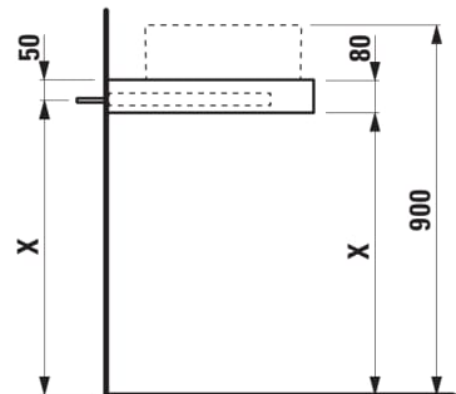

ARUN

Countertop 1200, with cut-out left, 80 mm thick, incl. 2 mounting brackets

DIMENSIONS

Length	1205 mm
Width	505 mm
Height	80 mm

COLOURS AND FINISHES

- 770 Stoneware selection: Ardesia Bianca/Ardesia Nera/Piasentina Grigio/Botticino Crema

Basin position : Left

Basin type : Bowl / On countertop

Commodity Code/Import Code Number for Foreign Trad : 94036090

Net weight (kg) : 16.5

Material : MDF

TECHNICAL DRAWINGS

COMPATIBLE WITH

Bowl washbasin, oval,
incl. ceramic drain valve