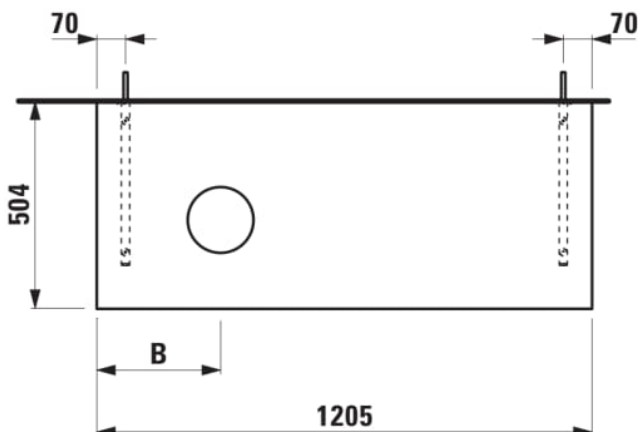

ARUN

Countertop 1200, with cut-out left, 80 mm thick, incl. 2 mounting brackets

DIMENSIONS

Length	1205 mm
Width	505 mm
Height	80 mm

COLOURS AND FINISHES

- 770 Stoneware selection: Ardesia Bianca/Ardesia Nera/Piasentina Grigio/Botticino Crema

Basin position : Left

Basin type : Bowl / On countertop

Commodity Code/Import Code Number for Foreign Trad : 94036090

Net weight (kg) : 16.5

Material : MDF

TECHNICAL DRAWINGS

COMPATIBLE WITH

Bowl washbasin, oval,
incl. ceramic drain valve