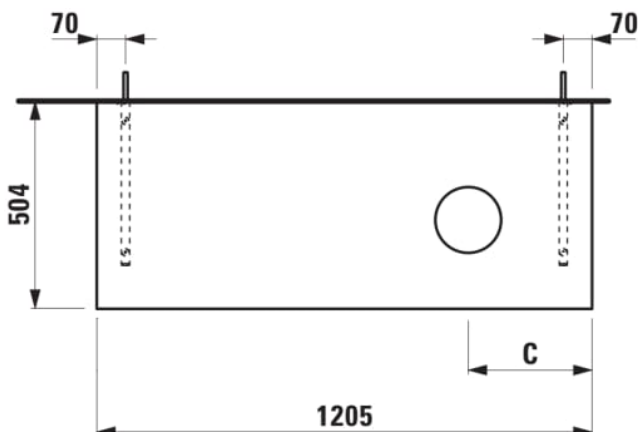

TECHNICAL DRAWINGS