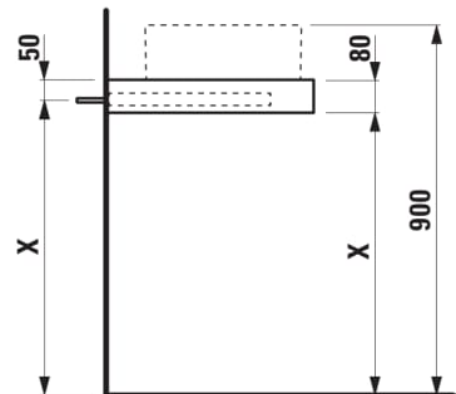

ARUN

Countertop 1200, with cut-out right, 80 mm thick, incl. 2 mounting brackets

DIMENSIONS

Length	1205 mm
Width	505 mm
Height	80 mm

COLOURS AND FINISHES

- 770 Stoneware selection: Ardesia Bianca/Ardesia Nera/Piasentina Grigio/Botticino Crema

Basin position : Right

Basin type : Bowl / On countertop

Commodity Code/Import Code Number for Foreign Trad : 94036090

Net weight (kg) : 16.5

Material : MDF

TECHNICAL DRAWINGS

COMPATIBLE WITH

Bowl washbasin, oval,
incl. ceramic drain valve