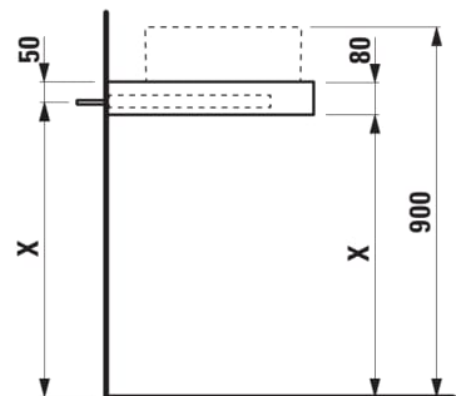

TECHNICAL DRAWINGS