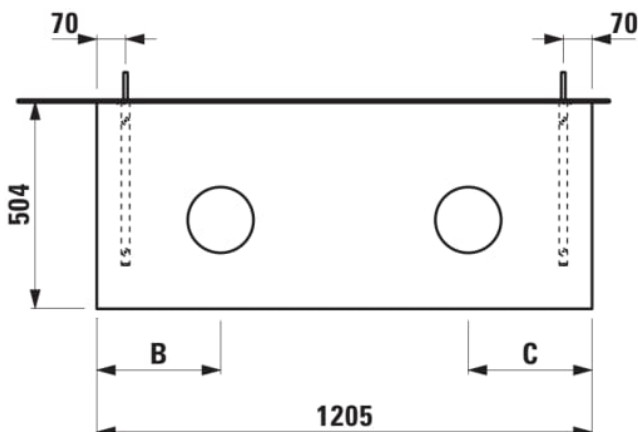

TECHNICAL DRAWINGS