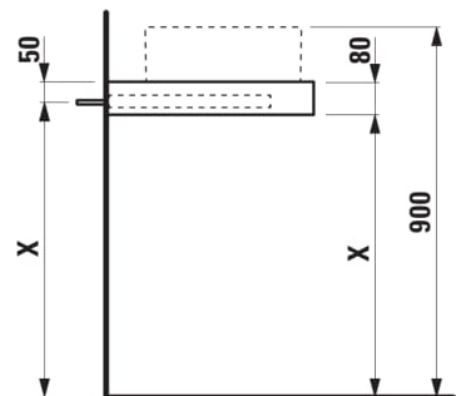

ARUN

Countertop 1200, with center cut-out, 80 mm thick, with tap cut-out, incl. 2 mounting brackets

DIMENSIONS

Length	1205 mm
Width	505 mm
Height	80 mm

COLOURS AND FINISHES

- 770 Stoneware selection: Ardesia Bianca/Ardesia Nera/Piasentina Grigio/Botticino Crema

Basin position : Central

Basin type : Bowl / On countertop

Commodity Code/Import Code Number for Foreign Trad : 94036090

Material : MDF

Net weight (kg) : 16.5

Tap position : Central

TECHNICAL DRAWINGS

COMPATIBLE WITH