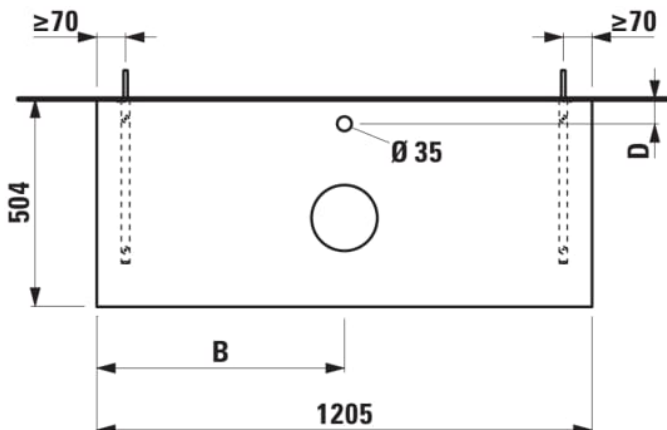

ARUN

Countertop 1200, with center cut-out, 80 mm thick, with tap cut-out, incl. 2 mounting brackets

DIMENSIONS

Length	1205 mm
Width	505 mm
Height	80 mm

COLOURS AND FINISHES

- 770 Stoneware selection: Ardesia Bianca/Ardesia Nera/Piasentina Grigio/Botticino Crema

Basin position : Central

Basin type : Bowl / On countertop

Commodity Code/Import Code Number for Foreign Trad : 94036090

Material : MDF

Net weight (kg) : 16.5

Tap position : Central

TECHNICAL DRAWINGS

COMPATIBLE WITH