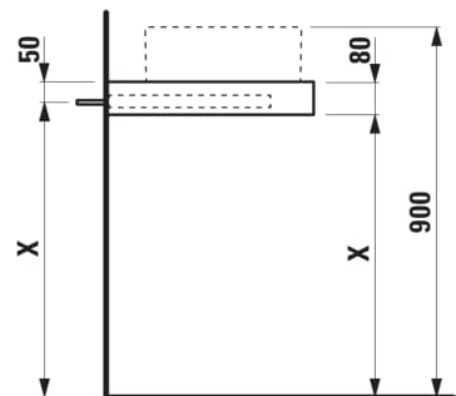

ARUN

Countertop 1200, with cut-out left, 80 mm thick, with tap cut-out, incl. 2 mounting brackets

DIMENSIONS

Length	1205 mm
Width	505 mm
Height	80 mm

COLOURS AND FINISHES

- 770 Stoneware selection: Ardesia Bianca/Ardesia Nera/Piasentina Grigio/Botticino Crema

Basin position : Left

Material : MDF

Tap position : Central

Basin type : Bowl / On countertop

Net weight (kg) : 16.5

TECHNICAL DRAWINGS

COMPATIBLE WITH

Bowl washbasin, oval,
incl. ceramic drain valve