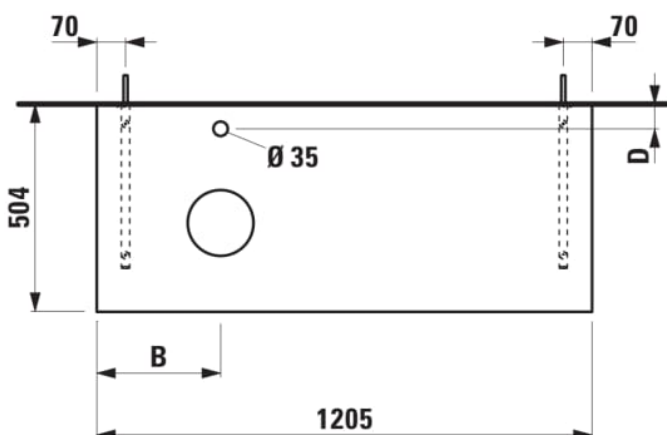

ARUN

Countertop 1200, with cut-out left, 80 mm thick, with tap cut-out, incl. 2 mounting brackets

DIMENSIONS

Length	1205 mm
Width	505 mm
Height	80 mm

COLOURS AND FINISHES

- 770 Stoneware selection: Ardesia Bianca/Ardesia Nera/Piasentina Grigio/Botticino Crema

Basin position : Left

Material : MDF

Tap position : Central

Basin type : Bowl / On countertop

Net weight (kg) : 16.5

TECHNICAL DRAWINGS

COMPATIBLE WITH

Bowl washbasin, oval,
incl. ceramic drain valve