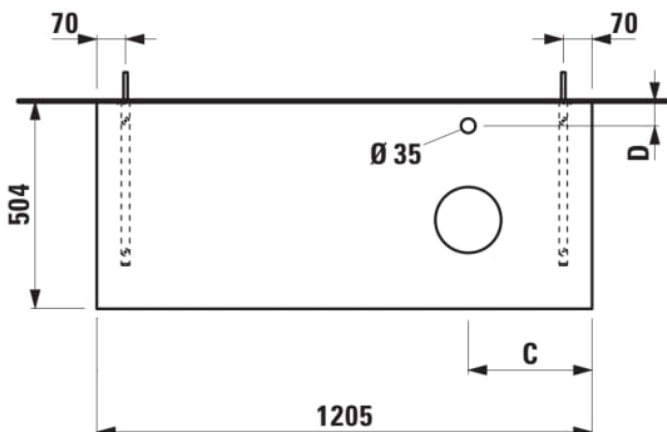

TECHNICAL DRAWINGS