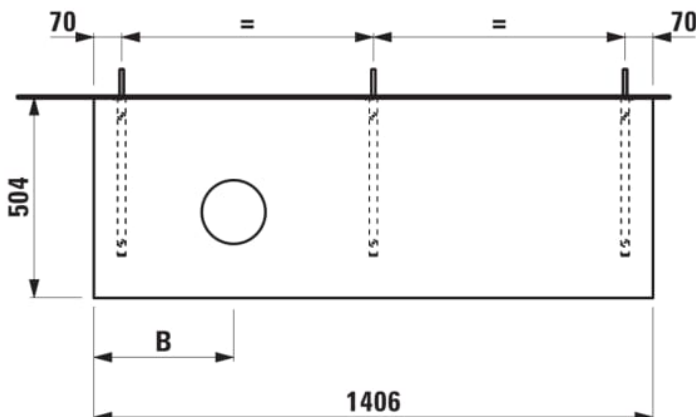

TECHNICAL DRAWINGS