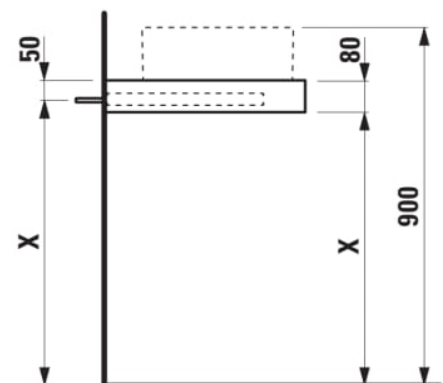

ARUN

Countertop 1400, with cut-out left, 80 mm thick, incl. 3 mounting brackets

DIMENSIONS

Length	1405 mm
Width	505 mm
Height	80 mm

COLOURS AND FINISHES

- 770 Stoneware selection: Ardesia Bianca/Ardesia Nera/Piasentina Grigio/Botticino Crema

Basin position : Left

Basin type : Bowl / On countertop

Commodity Code/Import Code Number for Foreign Trad : 94036090

Net weight (kg) : 20

Material : MDF

TECHNICAL DRAWINGS

COMPATIBLE WITH

Bowl washbasin, oval,
incl. ceramic drain valve