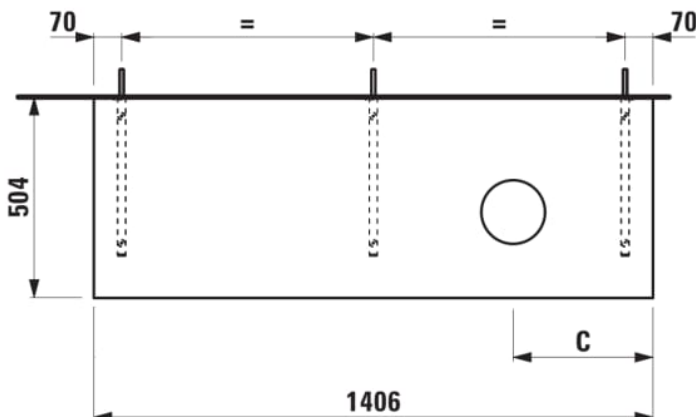

TECHNICAL DRAWINGS