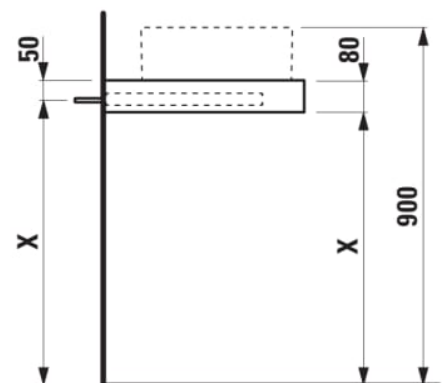

ARUN

Countertop 1400, with cut-out right, 80 mm thick, incl. 3 mounting brackets

DIMENSIONS

Length	1405 mm
Width	505 mm
Height	80 mm

COLOURS AND FINISHES

- 770 Stoneware selection: Ardesia Bianca/Ardesia Nera/Piasentina Grigio/Botticino Crema

Basin position : Right

Basin type : Bowl / On countertop

Commodity Code/Import Code Number for Foreign Trad : 94036090

Net weight (kg) : 20

Material : MDF

TECHNICAL DRAWINGS

COMPATIBLE WITH

Bowl washbasin, oval,
incl. ceramic drain valve