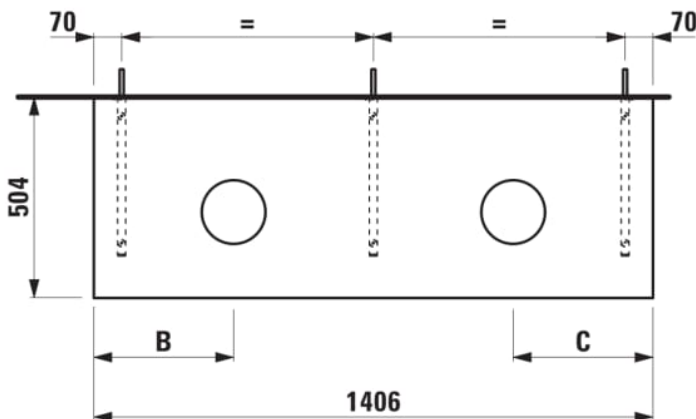

ARUN

Countertop 1400, with cut-out left and right, 80 mm thick, incl. 3 mounting brackets

DIMENSIONS

Length	1405 mm
Width	505 mm
Height	80 mm

COLOURS AND FINISHES

- 770 Stoneware selection: Ardesia Bianca/Ardesia Nera/Piasentina Grigio/Botticino Crema

Basin position : Left, Right
 Basin type : Bowl / On countertop

Commodity Code/Import Code Number for Foreign Trad : 94036090
 Material : MDF

Net weight (kg) : 20

TECHNICAL DRAWINGS

COMPATIBLE WITH

Bowl washbasin, oval,
incl. ceramic drain valve