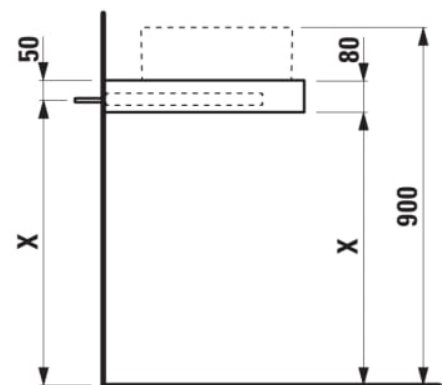

ARUN

Countertop 1400, with cut-out left and right, 80 mm thick, incl. 3 mounting brackets

DIMENSIONS

Length	1405 mm
Width	505 mm
Height	80 mm

COLOURS AND FINISHES

- 770 Stoneware selection: Ardesia Bianca/Ardesia Nera/Piasentina Grigio/Botticino Crema

Basin position : Left, Right
 Basin type : Bowl / On countertop

Commodity Code/Import Code Number for Foreign Trad : 94036090
 Material : MDF

Net weight (kg) : 20

TECHNICAL DRAWINGS

COMPATIBLE WITH

Bowl washbasin, oval,
incl. ceramic drain valve