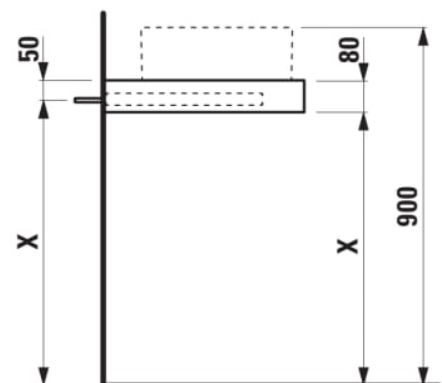

ARUN

Countertop 1400, with center cut-out, 80 mm thick, with tap cut-out, incl. 3 mounting brackets

DIMENSIONS

Length	1405 mm
Width	505 mm
Height	80 mm

COLOURS AND FINISHES

- 770 Stoneware selection: Ardesia Bianca/Ardesia Nera/Piasentina Grigio/Botticino Crema

Basin position : Central

Basin type : Bowl / On countertop

Commodity Code/Import Code Number for Foreign Trad : 94036090

Material : MDF

Net weight (kg) : 20

Tap position : Central

TECHNICAL DRAWINGS

COMPATIBLE WITH