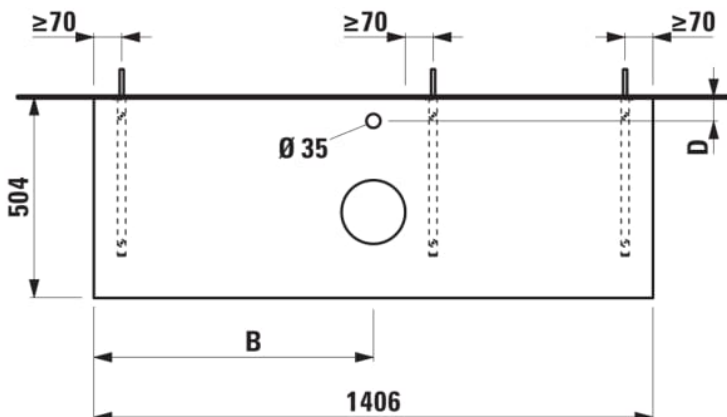

ARUN

Countertop 1400, with center cut-out, 80 mm thick, with tap cut-out, incl. 3 mounting brackets

DIMENSIONS

Length	1405 mm
Width	505 mm
Height	80 mm

COLOURS AND FINISHES

- 770 Stoneware selection: Ardesia Bianca/Ardesia Nera/Piasentina Grigio/Botticino Crema

Basin position : Central

Basin type : Bowl / On countertop

Commodity Code/Import Code Number for Foreign Trad : 94036090

Material : MDF

Net weight (kg) : 20

Tap position : Central

TECHNICAL DRAWINGS

COMPATIBLE WITH