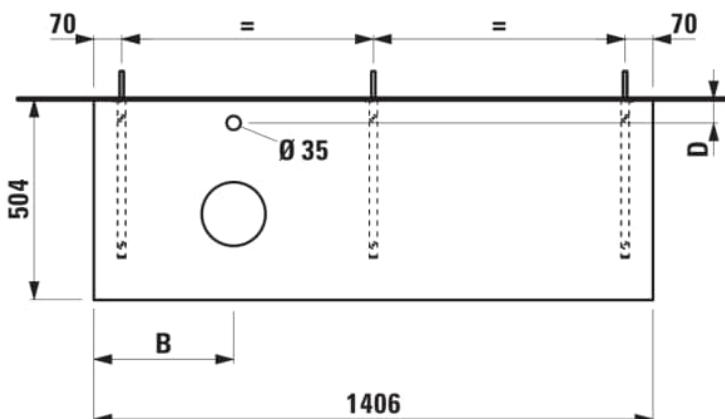

ARUN

Countertop 1400, with cut-out left, 80 mm thick, with tap cut-out, incl. 3 mounting brackets

DIMENSIONS

Length	1405 mm
Width	505 mm
Height	80 mm

COLOURS AND FINISHES

- 770 Stoneware selection: Ardesia Bianca/Ardesia Nera/Piasentina Grigio/Botticino Crema

Basin position : Left

Basin type : Bowl / On countertop

Commodity Code/Import Code Number for Foreign Trad : 94036090

Material : MDF

Net weight (kg) : 20

Tap position : Central

TECHNICAL DRAWINGS

COMPATIBLE WITH