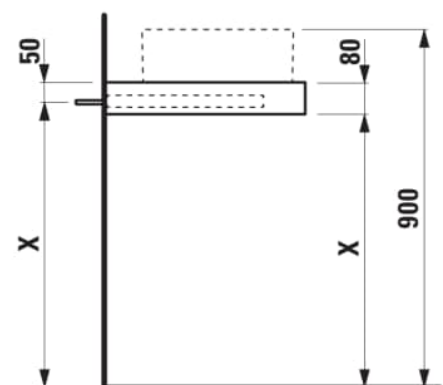

ARUN

Countertop 1400, with cut-out left, 80 mm thick, with tap cut-out, incl. 3 mounting brackets

DIMENSIONS

Length	1405 mm
Width	505 mm
Height	80 mm

COLOURS AND FINISHES

- 770 Stoneware selection: Ardesia Bianca/Ardesia Nera/Piasentina Grigio/Botticino Crema

Basin position : Left

Basin type : Bowl / On countertop

Commodity Code/Import Code Number for Foreign Trad : 94036090

Material : MDF

Net weight (kg) : 20

Tap position : Central

TECHNICAL DRAWINGS

COMPATIBLE WITH